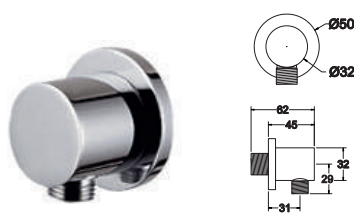

D. SHOWER CONNECTOR

OR-AC1601BC-RD (21S0001459)
Orin Brass Chrome Shower Connector