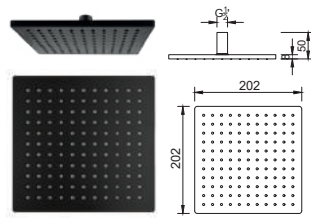

OR-AC1112SQ-200ABS-BK
(21S0048937)

Orin Overhead Shower - 200mm