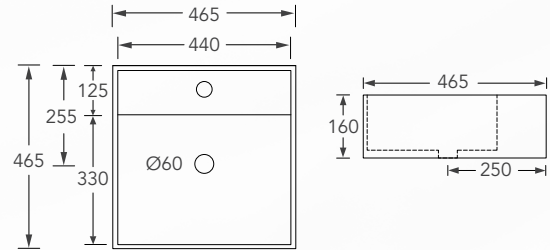

Vienna

Wall Hung Basin

465(W) x 465(L) x 160(H) mm

Single pre-punched tap hole with overflow