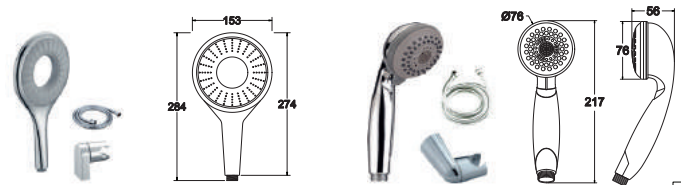

OR-AC1403RD-F1 (21S0001072)
Orin Hand Shower With Hose - 1 Function

OR-AC1405RD-F3 (21S0001073)
Orin Hand Shower With Hose - 3 Function