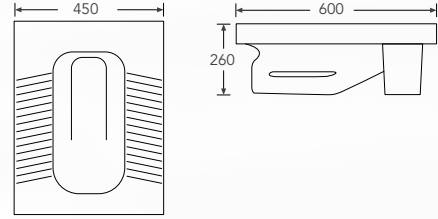

Seattle
Wall Hung Urinal
475(W) x 300(L) x 720(H) mm
Top inlet with ceramic waste, bracket & fixing bolts

Smith
Wall Hung Urinal
350(W) x 310(L) x 690(H) mm
Top / Back inlet with ceramic waste, bracket & fixing bolts

Tory
Wall Hung Urinal
350(W) x 300(L) x 470(H) mm
Top with ceramic waste, bracket & fixing bolts

Optional:
32mm Bottle Trap AC32-300

SQUATTING PAN

Risco

Squatting Pan
450(W) x 260(L) x 600(H) mm

Comes with integral tread plate and ceramic "S" trap

CISTERN

Universal Cistern

Universal Mid Level Cistern
375(W) x 195(L) x 385(H) mm

With internal fittings, bend pipe & accessories

CS-01D

Concealed Cistern
506(W) x 200(D) x 1144 ~ 1344(H) mm

- Complete with steel support frame, high-density polyethylene cistern & accessories.
- Easy installation and adjustment.
- Durable & easy maintenance cistern fitting.
- Low noise and clean flushing.
- Available in 2 dual flush setting - 3/6 liters or 4.5/9 liters.
- European standard steel frame, is capable of sustaining weight up to 400kg.
- Hidden design that can economize space and complement the bathroom design.