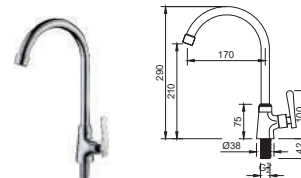

OR-MI101-20-1 (21S0001947)
Orin Hose Bib Tap - 20mm (short)

OR-MI102-15 (21S0000992)
Orin Bib Tap - 15mm

OR-MI304 (21S0000995)
Orin Basin Tap

OR-MI305 (21S0000996)
Orin Basin Tap - Elongated

OR-MI201U1 (21S0000993)
Orin Kitchen Sink Tap - Pillar U Neck