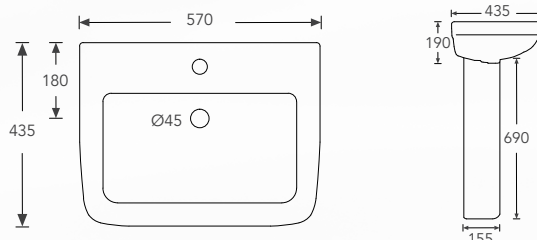

Single pre-punched tap hole with overflow
Optional: Homer Full Pedestal
185(W) x 155(L) x 690(H) mm