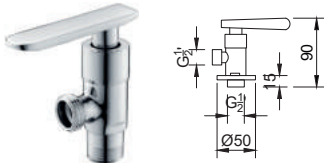

OR-NI501 (21S0001012)
Orin Angle Valve