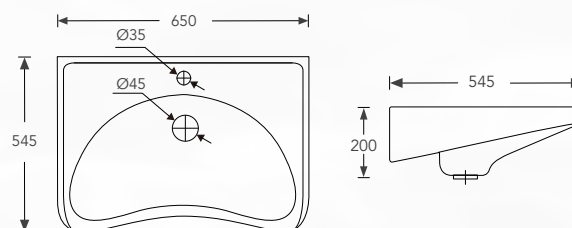

WALL HUNG BASIN

Single pre-punched tap hole with overflow

Single pre-punched tap hole with overflow
Optional: Homer Full Pedestal
185(W) x 155(L) x 690(H) mm

Dual pre-punched tap hole without overflow

Single pre-punched tap hole with overflow

Single pre-punched tap hole with overflow

Single pre-punched tap hole with overflow

Single pre-punched tap hole without overflow