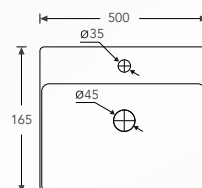

Single pre-punched tap hole with overflow

Tanga

Semi-Recessed Basin
525(W) x 500(L) x 170(H) mm

Single pre-punched tap hole with overflow

Freesia

Semi-Recessed Basin
500(W) x 450(L) x 165(H) mm

Single pre-punched tap hole with overflow

Prago

Semi-Recessed Basin
415(W) x 415(L) x 150(H) mm

Single pre-punched tap hole with overflow

Oslo

Semi-Recessed Basin
440(W) x 440(L) x 180(H) mm

Single pre-punched tap hole with overflow

CONSOLE BASIN

Albi
Console Basin
595(W) x 410(L) x 155(H) mm
No tap hole without overflow