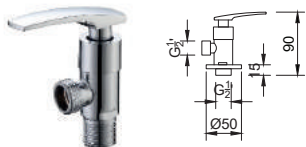

OR-AL501 (21S0000968)
Orin Angle Valve