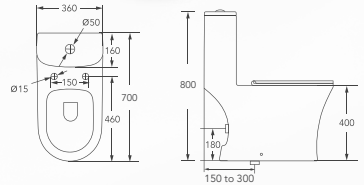

ONE-PIECE WC

Nevada

DynaWash - Tor'nado
360(W) x 700(L) x 810(H) mm

Roughing-in: 'BO' 250mm
'HO' 180mm

WEPLS Rating: ★★★

Vernal

DynaWash
360(W) x 700(L) x 780(H) mm

Roughing-in: 'BO' 250mm
'HO' 180mm

WEPLS Rating: ★★★

Fulmer

DynaWash - Tor'nado
360(W) x 700(L) x 800(H) mm

Roughing-in: 'BO' 150-300mm (Flexi P connector)
'HO' 180mm

WEPLS Rating: ★★★

Geneva

DynaWash
385(W) x 735(L) x 850(H) mm

Roughing-in: 'BO' 150-280mm (Flexi P connector)
'HO' 180mm

WEPLS Rating: ★★★

Bordrum

Tor'nado Flush
395(W) x 715(L) x 715(H) mm

Roughing-in: 'BO' 300mm

WEPLS Rating: ★★

Bonn

DynaWash
390(W) x 725(L) x 740(H) mm

Roughing-in: 'BO' 150-300mm (Flexi P connector)
'HO' 180mm

WEPLS Rating: ★★★

Samara

DynaWash
360(W) x 680(L) x 800(H) mm

Roughing-in: 'BO' 150-280mm (Flexi P connector)
'HO' 180mm

WEPLS Rating: ★★

Savona

DynaWash
365(W) x 730(L) x 795(H) mm

Roughing-in: 'BO' 150-300mm (Flexi P connector)
'HO' 180mm