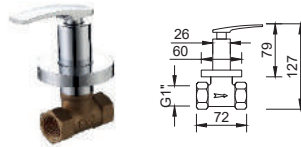

OR-AL601-10 (21S0000969)
Stopcock 1"

OR-AL601-12 (21S0000970)
Stopcock 1/2"

OR-AL601-34 (21S0000971)
Stopcock 3/4"