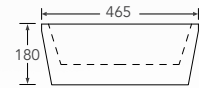

Forli
Console Basin
567(W) x 413(L) x 140(H) mm
Single pre-punched tap hole without overflow