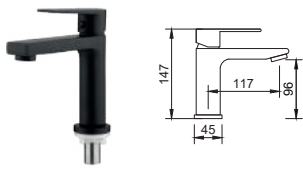

BASIN TAP & MIXER

OR-AC302-26-BK (21S0050754)
Orin Basin Tap