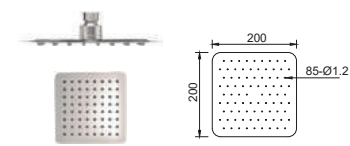

OR-AC1106SQ-200SS
(21S0001441)
Orin Stainless Steel Overhead Shower
200mm