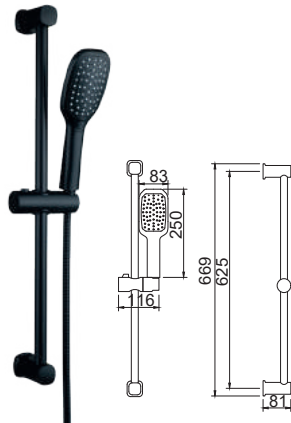

OVERHEAD SHOWER

OR-AC1117RD-200ABS-BK
(21S0003306)

Orin Overhead Shower - 200mm

OR-AC1112SQ-200ABS-BK
(21S0048937)

Orin Overhead Shower - 200mm

OR-AC10-400BK
(21S0003308)

Orin Shower Arm - 400mm

HAND SHOWER WITH SLIDE BAR

OR-AC1515RD-BK-F5
(21S0050756)

Orin Hand Shower Rail Set - 5 Function

OR-AC1512RC-BK-F2
(21S0003280)

Orin Hand Shower Rail Set - 2 Function

HAND SHOWER WITH HOSE

OR-AC1409RD-F1-BK
(21S0048935)

Orin Hand Shower Set - 1 Function