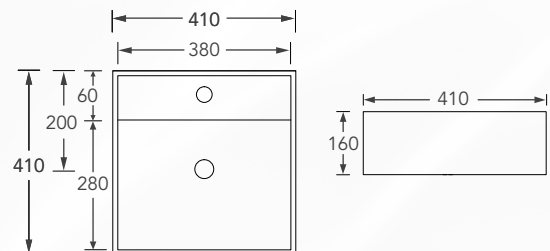

WEPLS Rating: ★★★

Samara

DynaWash
360(W) x 680(L) x 800(H) mm

Roughing-in: 'BO' 150-280mm (Flexi P connector)
'HO' 180mm

WEPLS Rating: ★★

Savona

DynaWash
365(W) x 730(L) x 795(H) mm

Roughing-in: 'BO' 150-300mm (Flexi P connector)
'HO' 180mm

Roughing-in: 'BO' 220mm
'HO' 180mm

WEPLS Rating: ★★★

BACK TO WALL WC

Riga
 DynaWash
 365(W) x 565(L) x 405(H) mm

Roughing-in: 'BO' 150mm
 'HO' 180mm

WEPLS Rating: ★

Samara
 DynaWash
 365(W) x 565(L) x 410(H) mm

Viola

Wall Hung Basin

500(W) x 400(L) x 160(H) mm

Single pre-punched tap hole with overflow

Avila

Wall Hung Basin

410(W) x 410(L) x 160(H) mm

Single pre-punched tap hole with overflow