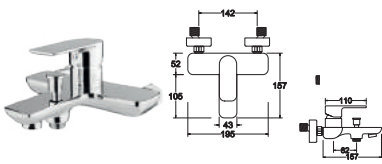

EXPOSED SHOWER MIXER & TAP

OR-AC5071-2 (21S0049810)
Orin Bath & Shower Mixer - Exposed