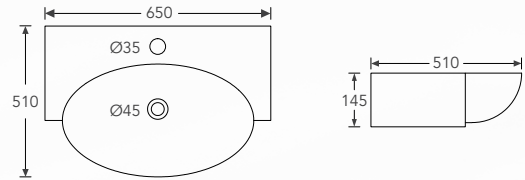

ONE-PIECE WC

Nevada

DynaWash - Tor'nado
360(W) x 700(L) x 810(H) mm

Roughing-in: 'BO' 250mm
'HO' 180mm

WEPLS Rating: ★★★

Vernal

DynaWash
360(W) x 700(L) x 780(H) mm

Roughing-in: 'BO' 250mm
'HO' 180mm

WEPLS Rating: ★★★

Samara

DynaWash
360(W) x 680(L) x 800(H) mm

Roughing-in: 'BO' 150-280mm (Flexi P connector)
'HO' 180mm

WEPLS Rating: ★★

Savona

DynaWash
365(W) x 730(L) x 795(H) mm

Roughing-in: 'BO' 150-300mm (Flexi P connector)
'HO' 180mm

Roughing-in: 'BO' 220mm
'HO' 180mm

WEPLS Rating: ★★★

BACK TO WALL WC

Riga
 DynaWash
 365(W) x 565(L) x 405(H) mm

Roughing-in: 'BO' 150mm
 'HO' 180mm

WEPLS Rating: ★

Samara
 DynaWash
 365(W) x 565(L) x 410(H) mm

WALL HUNG BASIN

Derry 650

Wall Hung Basin

650(W) x 510(L) x 145(H) mm

Single pre-punched tap hole with overflow

Vienna

Wall Hung Basin

465(W) x 465(L) x 160(H) mm