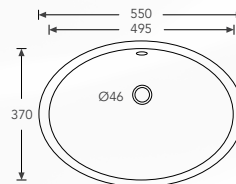

Chester

Undercounter Basin
515(W) x 385(L) x 185(H) mm

No tap hole with overflow

Edmonton

Undercounter Basin
550(W) x 430(L) x 205(H) mm

No tap hole with overflow

Barcelona-22

Countertop Basin
555(W) x 475(L) x 200(H) mm