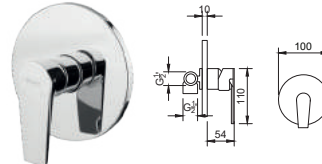

OR-VV-SCM-02A (21S0001168)
Orin Shower Mixer - Concealed