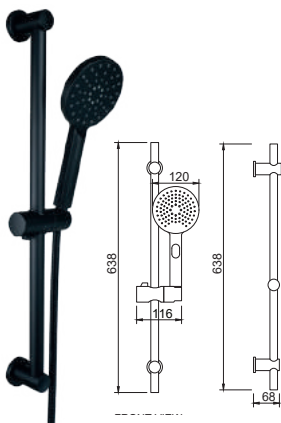

OVERHEAD SHOWER

OR-AC1117RD-200ABS-BK
(21S0003306)

Orin Overhead Shower - 200mm

OR-AC1112SQ-200ABS-BK
(21S0048937)

Orin Overhead Shower - 200mm

OR-AC10-400BK
(21S0003308)

Orin Shower Arm - 400mm

HAND SHOWER WITH SLIDE BAR

OR-AC1515RD-BK-F5
(21S0050756)

Orin Hand Shower Rail Set - 5 Function

OR-AC1512RC-BK-F2
(21S0003280)

Orin Hand Shower Rail Set - 2 Function

HAND SHOWER WITH HOSE

OR-AC1409RD-F1-BK
(21S0048935)

Orin Hand Shower Set - 1 Function