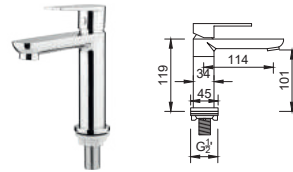

Orin Basin Tap

BASIN TAP

OR-SDC-075-CR (21S0001216)
Orin Basin Tap

OR-AC302-17 (21S00049613)
Orin Basin Tap

OR-TA302-1 (21S0003141)
Orin Basin Tap

OR-AC302-30 (21S0052729)
Orin Basin Tap

OR-DT302-1 (21S0054145)
Orin Basin Tap