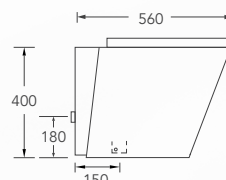

Fossa
DynaWash - Handicap WC
365(W) x 565(L) x 430(H) mm

Roughing-in: 'BO' 150mm
'HO' 180mm

WEPLS Rating: ★★