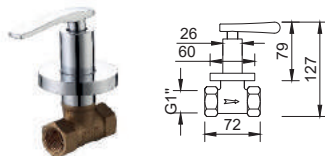

OR-MI601-10 (21S0000999)
Stopcock 1"

OR-MI601-12 (21S0001000)
Stopcock 1/2"

OR-MI601-34 (21S0001001)
Stopcock 3/4"