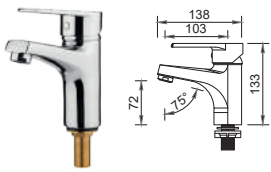

BASIN TAP

OR-SDC-075-CR (21S0001216)
Orin Basin Tap