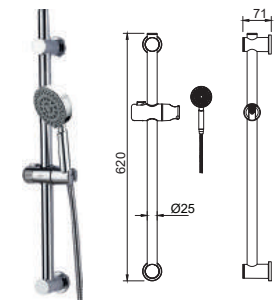

OR-AC1503RD-F3 (21S0001373)

Orin Hand Shower With Slide Bar -
3 Function