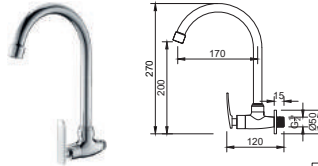

OR-NI202U1 (21S0001007)
Orin Kitchen Sink Tap - Wall Mounted U Neck