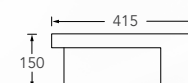

Prago

Semi-Recessed Basin
415(W) x 415(L) x 150(H) mm

Single pre-punched tap hole with overflow