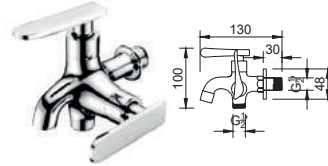

OR-NI401 (21S0001010)
Orin Two Way Tap