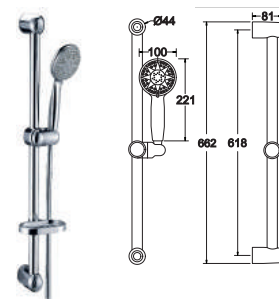

OR-AC1517RC-F3 (21S0051261)

Orin Hand Shower With Slide Bar -
3 Function

OR-AC1503RD-F3 (21S0001373)

Orin Hand Shower With Slide Bar -
3 Function

OR-AC1520SQ-F3 (21S0053654)

Orin Hand Shower With Slide Rail -
3 Function