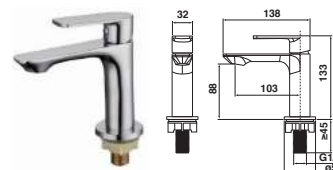

Orin Basin Tap

BASIN TAP

OR-SDC-075-CR (21S0001216)
Orin Basin Tap

OR-AC302-17 (21S00049613)
Orin Basin Tap

OR-TA302-1 (21S0003141)
Orin Basin Tap

OR-AC302-30 (21S0052729)
Orin Basin Tap

OR-DT302-1 (21S0054145)
Orin Basin Tap