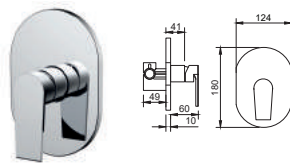

OR-TA6171 (21S0001069)
Orin Shower Mixer - Concealed