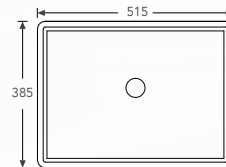

Single pre-punched tap hole with overflow

Gladius

Console Basin
385(W) x 385(L) x 140(H) mm

No tap hole without overflow

Emeria

Console Basin
480(W) x 395(L) x 145(H) mm

No tap hole without overflow

VANITY BASIN

Chester

Undercounter Basin
515(W) x 385(L) x 185(H) mm

No tap hole with overflow

Edmonton

Undercounter Basin
550(W) x 430(L) x 205(H) mm

No tap hole with overflow

Barcelona-22

Countertop Basin
555(W) x 475(L) x 200(H) mm