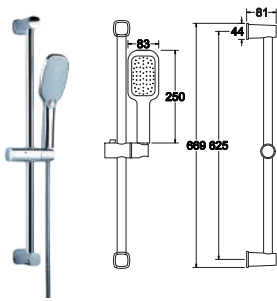

B. HAND SHOWER WITH SLIDE BAR

OR-AC1516RC-F2 (21S0051319)

Orin Hand Shower With Slide Bar -
2 Function