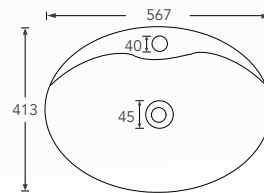

Forli
Console Basin
567(W) x 413(L) x 140(H) mm
Single pre-punched tap hole without overflow