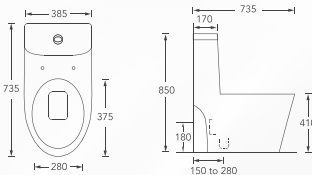

ONE-PIECE WC

Nevada

DynaWash - Tor'nado
360(W) x 700(L) x 810(H) mm

Roughing-in: 'BO' 250mm
'HO' 180mm

WEPLS Rating: ★★★

Vernal

DynaWash
360(W) x 700(L) x 780(H) mm

Roughing-in: 'BO' 250mm
'HO' 180mm

WEPLS Rating: ★★★

Fulmer

DynaWash - Tor'nado
360(W) x 700(L) x 800(H) mm

Roughing-in: 'BO' 150-300mm (Flexi P connector)
'HO' 180mm

WEPLS Rating: ★★★

Geneva

DynaWash
385(W) x 735(L) x 850(H) mm

Roughing-in: 'BO' 150-280mm (Flexi P connector)
'HO' 180mm

WEPLS Rating: ★★★

Bordrum

Tor'nado Flush
395(W) x 715(L) x 715(H) mm

Roughing-in: 'BO' 300mm

WEPLS Rating: ★★

Bonn

DynaWash
390(W) x 725(L) x 740(H) mm

Roughing-in: 'BO' 150-300mm (Flexi P connector)
'HO' 180mm

WEPLS Rating: ★★★

Samara

DynaWash
360(W) x 680(L) x 800(H) mm

Roughing-in: 'BO' 150-280mm (Flexi P connector)
'HO' 180mm

WEPLS Rating: ★★

Savona

DynaWash
365(W) x 730(L) x 795(H) mm

Roughing-in: 'BO' 150-300mm (Flexi P connector)
'HO' 180mm