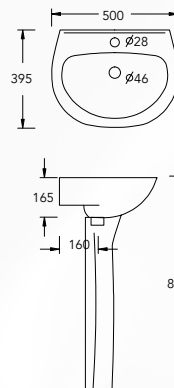

Smart 500

Pedestal Basin

500(W) x 395(L) x 165(H) mm

Single pre-punched tap hole with overflow

Optional: Smart 500 Full pedestal