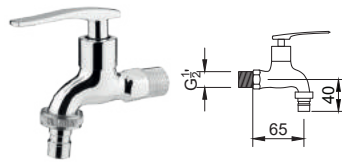

OR-MI101-15-1 (21S0003240)
Orin Hose Bib Tap - 15mm (short)