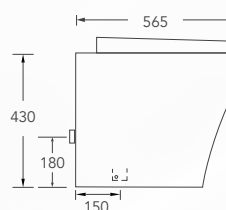

WEPLS Rating: ★★★

Bonita

DynaWash
360(W) x 700(L) x 740(H) mm

Roughing-in: 'BO' 250mm
'HO' 180mm

WEPLS Rating: ★★

CLOSE-COUPLED WC

Homer Nano

DynaWash
380(W) x 645(L) x 835(H) mm

Roughing-in: 'BO' 220mm
'HO' 180mm

WEPLS Rating: ★★★

BACK TO WALL WC

Riga
 DynaWash
 365(W) x 565(L) x 405(H) mm

Roughing-in: 'BO' 150mm
 'HO' 180mm

WEPLS Rating: ★

Samara
 DynaWash
 365(W) x 565(L) x 410(H) mm

Roughing-in: 'BO' 150mm
 'HO' 180mm

WEPLS Rating: ★

Abe
 DynaWash
 365(W) x 560(L) x 400(H) mm

Roughing-in: 'BO' 150mm
 'HO' 180mm

WEPLS Rating: ★★

Fossa
 DynaWash - Handicap WC
 365(W) x 565(L) x 430(H) mm

Roughing-in: 'BO' 150mm
 'HO' 180mm

WEPLS Rating: ★★

WALL HUNG WC

Luxor
DynaWash
365(W) x 550(L) x 380(H) mm

Roughing-in: 'HO' 180mm

WEPLS Rating: ★★

Albion
DynaWash
365(W) x 530(L) x 370(H) mm

Roughing-in: 'HO' 180mm