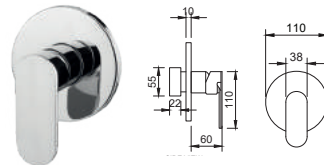

OR-DT6171CT (21S0054219)
Orin Concealed Shower Cold Stop Valve