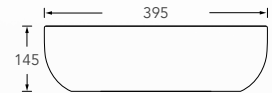

Single pre-punched tap hole with overflow

Gladius

Console Basin
385(W) x 385(L) x 140(H) mm

No tap hole without overflow

Emeria

Console Basin
480(W) x 395(L) x 145(H) mm

No tap hole without overflow

VANITY BASIN