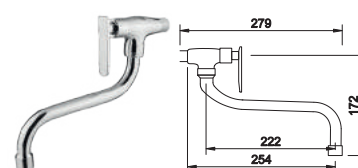

OR-AC303-SP (21S0001040)
Orin Basin Tap - Pillar c/w Elbow Action

OR-AC102-15 (21S0001038)
Orin Bib Tap - 15mm
c/w Elbow Action

ABLUTION TAP

OR-AC702-1 (21S0002832)
Orin Ablution Tap

OR-AL702 (21S0003139)
Orin Ablution Tap