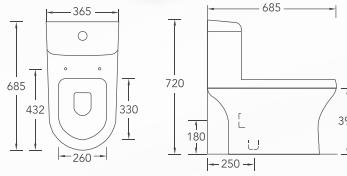

Smart One-Piece

DynaWash

365(W) x 685(L) x 720(H) mm

Roughing-in: 'BO' 250mm
'HO' 180mm

WEPLS Rating: ★