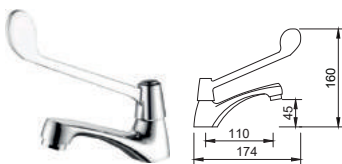

OR-AC4918 (21S0053986)
Orin Sensor Tap - Wall Mounted

SELF-CLOSING

OR-AC308SC (21S0000939)
Orin Self Closing Basin Tap - Pillar

OR-AC309-1SC (21S0000940)
Orin Self Closing Basin Tap - Wall Mounted

ELBOW ACTION