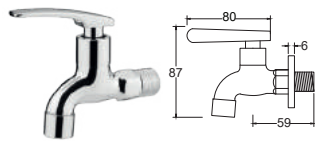

OR-AL101S-15 (21S0053998)
Orin Hose Bib Tap - 15mm (short)

OR-AL101S-20 (21S0053996)
Orin Hose Bib Tap - 20mm (Short)

OR-AL102-15 (21S0000959)
Orin Bib Tap - 15mm

OR-AL102S-15-1 (21S0051411)
Orin Bib Tap - 15mm (Short)