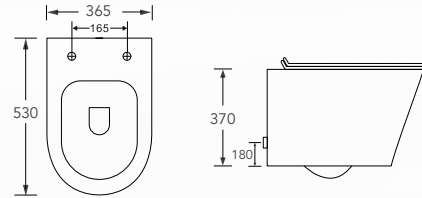

Roughing-in: 'BO' 220mm
'HO' 180mm

WEPLS Rating: ★★★

BACK TO WALL WC

Riga
 DynaWash
 365(W) x 565(L) x 405(H) mm

Roughing-in: 'BO' 150mm
 'HO' 180mm

WEPLS Rating: ★

Samara
 DynaWash
 365(W) x 565(L) x 410(H) mm

Roughing-in: 'BO' 150mm
 'HO' 180mm

WEPLS Rating: ★★

WALL HUNG WC

Luxor
DynaWash
365(W) x 550(L) x 380(H) mm

Roughing-in: 'HO' 180mm

WEPLS Rating: ★★

Albion
DynaWash
365(W) x 530(L) x 370(H) mm

Roughing-in: 'HO' 180mm

WEPLS Rating: ★★

BIDET WASHER

Azure V
Bidet Washer
370(W) x 500(L) x 60(H) mm

- PP soft-close
- Quick-Release Seat & Cover
- Dual-cleansing mode
- Rear & Feminine wash

Azure U
Bidet Washer
370(W) x 500(L) x 60(H) mm