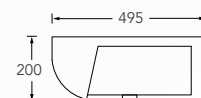

SEMI-RECESSED BASIN

Basel

Semi-Recessed Basin
590(W) x 465(L) x 170(H) mm

Single pre-punched tap hole without overflow

Rimini

Semi-Recessed Basin
615(W) x 495(L) x 200(H) mm

Single pre-punched tap hole with overflow

Tanga

Semi-Recessed Basin
525(W) x 500(L) x 170(H) mm

Single pre-punched tap hole with overflow

Freesia

Semi-Recessed Basin
500(W) x 450(L) x 165(H) mm

Single pre-punched tap hole with overflow

Prago

Semi-Recessed Basin
415(W) x 415(L) x 150(H) mm

Single pre-punched tap hole with overflow

Oslo

Semi-Recessed Basin
440(W) x 440(L) x 180(H) mm

Single pre-punched tap hole with overflow