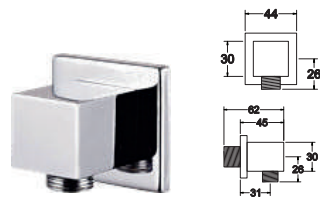

OR-AC1506RD-F5 (21S0001376)

Orin Hand Shower With Slide Bar -
5 Function

OR-AC1514RD-F5 (21S0049247)

Orin Hand Shower With Slide Bar -
5 Function

C. SHOWER CONNECTOR

OR-AC1601BC-RD (21S0001459)

Orin Brass Chrome Shower Connector