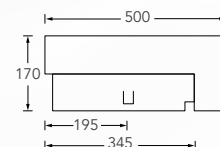

Tanga

Semi-Recessed Basin
525(W) x 500(L) x 170(H) mm

Single pre-punched tap hole with overflow