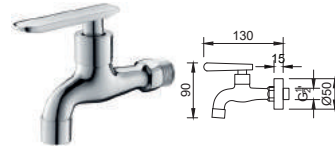

OR-NI101-20-2 (21S0055004)
Orin Hose Bib Tap - 20mm (short)

OR-NI102-15 (21S0001005)
Orin Bib Tap - 15mm

OR-NI102-15-1 (21S0003242)
Orin Bib Tap - 15mm (short)

OR-NI304 (21S0001008)
Orin Basin Tap

OR-NI305 (21S0001009)
Orin Basin Tap - Elongated