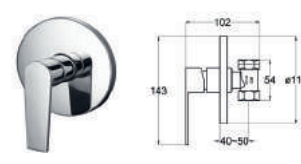

OR-TA6171-C (21S0002833)
Orin Concealed Shower Cold Stop Valve