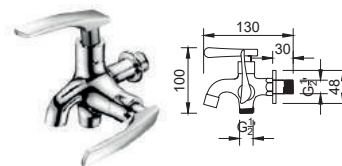

OR-MI401 (21S0000997)
Orin Two Way Tap