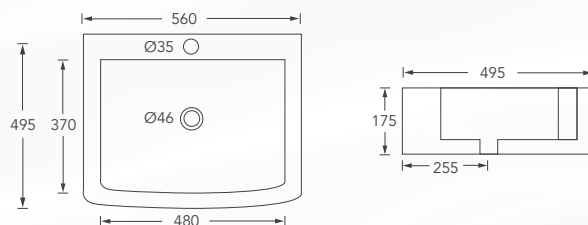

Single pre-punched tap hole with overflow

Peruvian
Wall Hung Handicap Basin
650(W) x 545(L) x 200(H) mm

Single pre-punched tap hole without overflow