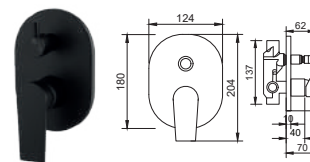

OR-TA6071BK (21S0003258)
Orin Bath & Shower Mixer With Diverter - Concealed