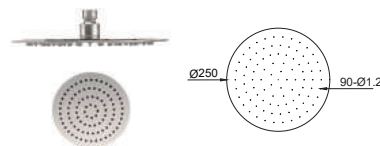

OR-AC1105RD-250SS
(21S0001440)
Orin Stainless Steel Overhead Shower
250mm