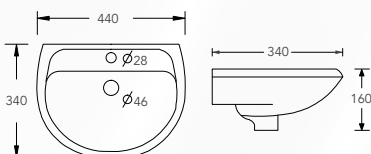

Smart2 400

Wall Hung Basin

416(W) x 368(L) x 168(H) mm

Single pre-punched tap hole with overflow

Smart 400

Wall Hung Basin

440(W) x 340(L) x 160(H) mm

Single pre-punched tap hole with overflow

Smart 500

Pedestal Basin

500(W) x 395(L) x 165(H) mm

Single pre-punched tap hole with overflow

Optional: Smart 500 Full pedestal

MIDNIGHT SERIES

Dianthus

Wall Hung Basin
400(W) x 420(L) x 155(H) mm