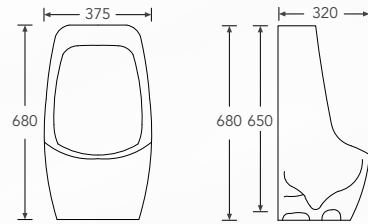

Roughing-in: 'BO' 220mm
'HO' 180mm

WEPLS Rating: ★★★

BACK TO WALL WC

Riga
 DynaWash
 365(W) x 565(L) x 405(H) mm

Roughing-in: 'BO' 150mm
 'HO' 180mm

WEPLS Rating: ★

Samara
 DynaWash
 365(W) x 565(L) x 410(H) mm

Roughing-in: 'BO' 150mm
 'HO' 180mm

WEPLS Rating: ★★

WALL HUNG WC

Luxor
DynaWash
365(W) x 550(L) x 380(H) mm

Roughing-in: 'HO' 180mm

WEPLS Rating: ★★

Albion
DynaWash
365(W) x 530(L) x 370(H) mm

Roughing-in: 'HO' 180mm

WEPLS Rating: ★★

BIDET WASHER

Azure V
Bidet Washer
370(W) x 500(L) x 60(H) mm

- PP soft-close
- Quick-Release Seat & Cover
- Dual-cleansing mode
- Rear & Feminine wash

Azure U
Bidet Washer
370(W) x 500(L) x 60(H) mm

- PP soft-close
- Quick-Release Seat & Cover
- Dual-cleansing mode
- Rear & Feminine wash

URINAL

Daytona
Floor Standing Urinal
395(W) x 355(L) x 990(H) mm
Top inlet with ceramic waste

Denver
Wall Hung Urinal
375(W) x 320(L) x 680(H) mm
Top / Back inlet with ceramic waste, bracket & fixing bolts