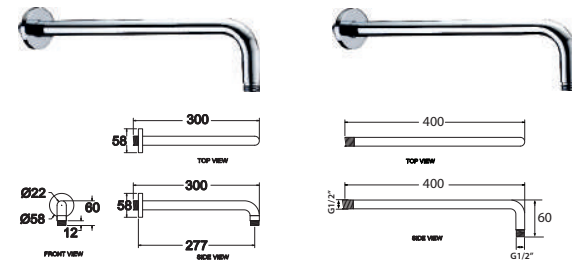

OR-AC1602BC-SQ (21S0001460)

Orin Brass Chrome Shower Connector

OR-AC1607BC-RD (21S0003171)

Orin Brass Chrome Shower Connector

A. SHOWER ARM

OR-AC20-300
(21S0001453)
Orin Shower Arm With
15mm Diameter -
Length 300mm

OR-LS400-R
(21S0001199)
Orin Shower Arm With
15mm Diameter -
Length 400mm

OR-AC20-450
(21S0049350)
Orin Shower Arm With
15mm Diameter -
Length 450mm

OR-AC20-500
(21S0049972)
Orin Shower Arm With
15mm Diameter -
Length 500mm