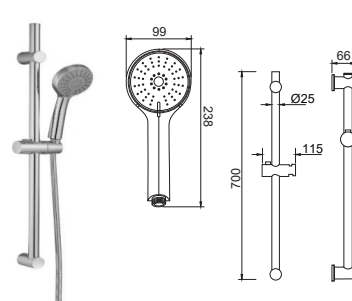

OR-AC1310RD-F5-A (21S0003145)
Orin Shower Rose With Arm - 5 Function

B. HAND SHOWER WITH SLIDE BAR

OR-AC1516RC-F2 (21S0051319)

Orin Hand Shower With Slide Bar -
2 Function

OR-AC1505RD-F3 (21S0001375)

Orin Hand Shower With Slide Bar -
3 Function