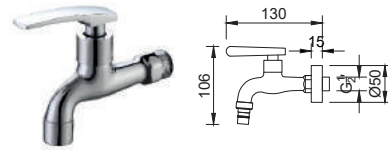

OR-AL101S-15 (21S0053998)
Orin Hose Bib Tap - 15mm (short)

OR-AL101S-20 (21S0053996)
Orin Hose Bib Tap - 20mm (Short)

OR-AL102-15 (21S0000959)
Orin Bib Tap - 15mm

OR-AL102S-15-1 (21S0051411)
Orin Bib Tap - 15mm (Short)