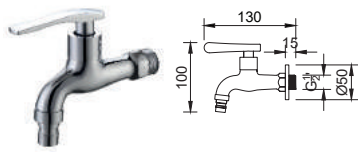

MIRA SERIES

OR-MI101-15 (21S0000990)
Orin Hose Bib Tap - 15mm