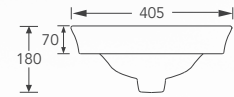

Lamia
Console Basin
480(W) x 375(L) x 140(H) mm
Single pre-punched tap hole without overflow