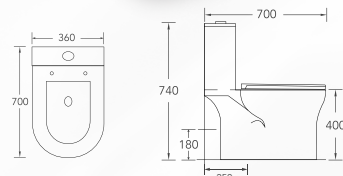

WEPLS Rating: ★★★

Bordrum

Tor'nado Flush
395(W) x 715(L) x 715(H) mm

Roughing-in: 'BO' 300mm

WEPLS Rating: ★★

Bonn

DynaWash
390(W) x 725(L) x 740(H) mm

Roughing-in: 'BO' 150-300mm (Flexi P connector)
'HO' 180mm

WEPLS Rating: ★★★

Samara

DynaWash
360(W) x 680(L) x 800(H) mm

Roughing-in: 'BO' 150-280mm (Flexi P connector)
'HO' 180mm

WEPLS Rating: ★★

Savona

DynaWash
365(W) x 730(L) x 795(H) mm

Roughing-in: 'BO' 150-300mm (Flexi P connector)
'HO' 180mm

WEPLS Rating: ★★★

Bonita

DynaWash
360(W) x 700(L) x 740(H) mm

Roughing-in: 'BO' 250mm
'HO' 180mm

WEPLS Rating: ★★

CLOSE-COUPLED WC

Homer Nano

DynaWash
380(W) x 645(L) x 835(H) mm

Roughing-in: 'BO' 150-265mm (Flexi P connector)
'HO' 180mm

WEPLS Rating: ★★★

Riga - N

DynaWash
380(W) x 635(L) x 840(H) mm

Roughing-in: 'BO' 150-250mm (Flexi P connector)
'HO' 180mm

WEPLS Rating: ★★★

Arden

DynaWash
370(W) x 602(L) x 775(H) mm