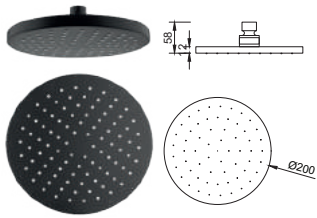

OVERHEAD SHOWER

OR-AC1117RD-200ABS-BK
(21S0003306)

Orin Overhead Shower - 200mm