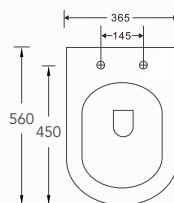

Roughing-in: 'BO' 150-300mm (Flexi P connector)
'HO' 180mm

WEPLS Rating: ★★★

Lucca

DynaWash
370(W) x 670(L) x 785(H) mm

Roughing-in: 'BO' 150-300mm (Flexi P connector)
'HO' 180mm

WEPLS Rating: ★★★

Prato

DynaWash
370(W) x 670(L) x 770(H) mm

Roughing-in: 'BO' 220mm
'HO' 180mm

WEPLS Rating: ★★★

BACK TO WALL WC

Riga
 DynaWash
 365(W) x 565(L) x 405(H) mm

Roughing-in: 'BO' 150mm
 'HO' 180mm

WEPLS Rating: ★

Samara
 DynaWash
 365(W) x 565(L) x 410(H) mm

Roughing-in: 'BO' 150mm
 'HO' 180mm

WEPLS Rating: ★

Abe
 DynaWash
 365(W) x 560(L) x 400(H) mm

Roughing-in: 'BO' 150mm
 'HO' 180mm

WEPLS Rating: ★★

Fossa
 DynaWash - Handicap WC
 365(W) x 565(L) x 430(H) mm

Roughing-in: 'BO' 150mm
 'HO' 180mm

WEPLS Rating: ★★

WALL HUNG WC

Luxor
DynaWash
365(W) x 550(L) x 380(H) mm

Roughing-in: 'HO' 180mm

WEPLS Rating: ★★

Albion
DynaWash
365(W) x 530(L) x 370(H) mm

Roughing-in: 'HO' 180mm