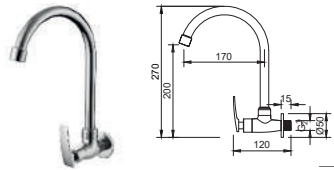

OR-AL202U1 (21S0000961)
Orin Kitchen Sink Tap - Wall Mounted U Neck