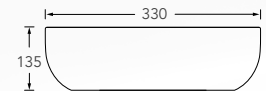

Boston
Console Basin
465(W) x 465(L) x 180(H) mm
Single pre-punched tap hole with overflow

Forli
Console Basin
567(W) x 413(L) x 140(H) mm
Single pre-punched tap hole without overflow

Larvik
Console Basin
575(W) x 405(L) x 180(H) mm
No tap hole with overflow

Lamia
Console Basin
480(W) x 375(L) x 140(H) mm
Single pre-punched tap hole without overflow

Lilium
Console Basin
460(W) x 330(L) x 135(H) mm
No tap hole without overflow

Dacey
Console Basin
420(W) x 420(L) x 145(H) mm
No tap hole without overflow