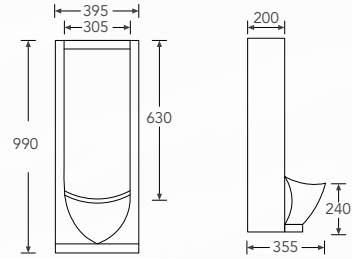

URINAL

Optional:
32mm Bottle Trap AC32-300