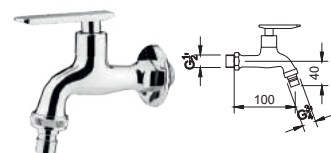

BASIN MIXER & BIB TAP

OR-DT2071 (21S0053967)
Orin Basin Mixer

OR-DT2071-1 (21S0053965)
Orin Tall Basin Mixer

OR-DT102-15 (21S0053973)
Orin Bib Tap - 15mm

OR-DT101-20 (21S0053971)
Orin Hose Bib Tap 20mm

KITCHEN TAP