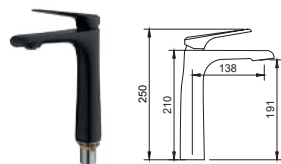

OR-TA302BK (21S0003244)
Orin Basin Tap

BASIN TAP & MIXER

OR-AC302-26-BK (21S0050754)
Orin Basin Tap

OR-AC401BK-2 (21S0050835)
Orin Two Way Tap

OR-AC2071BK-13 (21S0048943)
Orin Basin Mixer

OR-AC3071BK-14 (21S0048941)
Orin Tall Basin Mixer