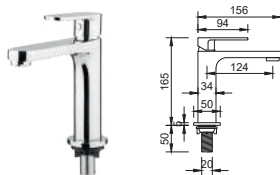

Orin Basin Tap

BASIN TAP

OR-SDC-075-CR (21S0001216)
Orin Basin Tap

OR-AC302-17 (21S00049613)
Orin Basin Tap

OR-TA302-1 (21S0003141)
Orin Basin Tap

OR-AC302-30 (21S0052729)
Orin Basin Tap

OR-DT302-1 (21S0054145)
Orin Basin Tap