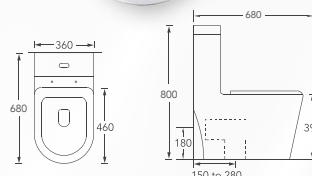

WEPLS Rating: ★★★

Bordrum

Tor'nado Flush
395(W) x 715(L) x 715(H) mm

Roughing-in: 'BO' 300mm

WEPLS Rating: ★★

Bonn

DynaWash
390(W) x 725(L) x 740(H) mm

Roughing-in: 'BO' 150-300mm (Flexi P connector)
'HO' 180mm

WEPLS Rating: ★★★

Samara

DynaWash
360(W) x 680(L) x 800(H) mm

Roughing-in: 'BO' 150-280mm (Flexi P connector)
'HO' 180mm

WEPLS Rating: ★★

Savona

DynaWash
365(W) x 730(L) x 795(H) mm

Roughing-in: 'BO' 150-300mm (Flexi P connector)
'HO' 180mm

WEPLS Rating: ★★★

Bonita

DynaWash
360(W) x 700(L) x 740(H) mm

Roughing-in: 'BO' 250mm
'HO' 180mm

WEPLS Rating: ★★

CLOSE-COUPLED WC

Homer Nano

DynaWash
380(W) x 645(L) x 835(H) mm

Roughing-in: 'BO' 150-265mm (Flexi P connector)
'HO' 180mm

WEPLS Rating: ★★★

Riga - N

DynaWash
380(W) x 635(L) x 840(H) mm

Roughing-in: 'BO' 150-250mm (Flexi P connector)
'HO' 180mm

WEPLS Rating: ★★★

Arden

DynaWash
370(W) x 602(L) x 775(H) mm