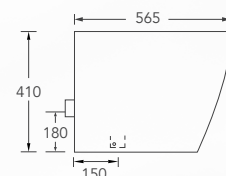

Abe
DynaWash
365(W) x 560(L) x 400(H) mm

Roughing-in: 'BO' 150mm
'HO' 180mm

WEPLS Rating: ★★