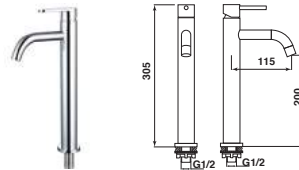

OR-AC302-2 (21S0000935)
Orin Basin Tap