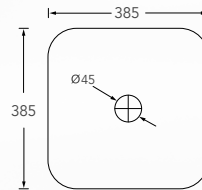

Smart2 400

Wall Hung Basin

416(W) x 368(L) x 168(H) mm

Single pre-punched tap hole with overflow

Smart 400

Wall Hung Basin

440(W) x 340(L) x 160(H) mm

Single pre-punched tap hole with overflow

Smart 500

Pedestal Basin

500(W) x 395(L) x 165(H) mm

Single pre-punched tap hole with overflow

Optional: Smart 500 Full pedestal

MIDNIGHT SERIES

Dianthus

Wall Hung Basin
400(W) x 420(L) x 155(H) mm

Single pre-punched tap hole with overflow

Gladius

Console Basin
385(W) x 385(L) x 140(H) mm

No tap hole without overflow

Emeria

Console Basin
480(W) x 395(L) x 145(H) mm

No tap hole without overflow

VANITY BASIN