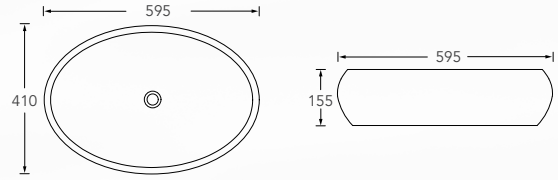

ONE-PIECE WC

Nevada

DynaWash - Tor'nado
360(W) x 700(L) x 810(H) mm

Roughing-in: 'BO' 250mm
'HO' 180mm

WEPLS Rating: ★★★

Vernal

DynaWash
360(W) x 700(L) x 780(H) mm

Roughing-in: 'BO' 250mm
'HO' 180mm

WEPLS Rating: ★★★

Bordrum

Tor'nado Flush
395(W) x 715(L) x 715(H) mm

Roughing-in: 'BO' 300mm

WEPLS Rating: ★★

Bonn

DynaWash
390(W) x 725(L) x 740(H) mm

Roughing-in: 'BO' 150-300mm (Flexi P connector)
'HO' 180mm

WEPLS Rating: ★★★

Samara

DynaWash
360(W) x 680(L) x 800(H) mm

Roughing-in: 'BO' 150-280mm (Flexi P connector)
'HO' 180mm

WEPLS Rating: ★★

Savona

DynaWash
365(W) x 730(L) x 795(H) mm

Roughing-in: 'BO' 150-300mm (Flexi P connector)
'HO' 180mm

Prago

Semi-Recessed Basin
415(W) x 415(L) x 150(H) mm

Single pre-punched tap hole with overflow

Oslo

Semi-Recessed Basin
440(W) x 440(L) x 180(H) mm

Single pre-punched tap hole with overflow

CONSOLE BASIN

Albi
Console Basin
595(W) x 410(L) x 155(H) mm
No tap hole without overflow