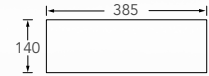

MIDNIGHT SERIES

Dianthus

Wall Hung Basin
400(W) x 420(L) x 155(H) mm

Single pre-punched tap hole with overflow

Gladius

Console Basin
385(W) x 385(L) x 140(H) mm

No tap hole without overflow

Emeria

Console Basin
480(W) x 395(L) x 145(H) mm

No tap hole without overflow

VANITY BASIN

Chester

Undercounter Basin
515(W) x 385(L) x 185(H) mm

No tap hole with overflow

Edmonton

Undercounter Basin
550(W) x 430(L) x 205(H) mm

No tap hole with overflow

Barcelona-22

Countertop Basin
555(W) x 475(L) x 200(H) mm

Single pre-punched tap hole with overflow