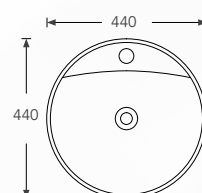

Prago

Semi-Recessed Basin
415(W) x 415(L) x 150(H) mm

Single pre-punched tap hole with overflow

Oslo

Semi-Recessed Basin
440(W) x 440(L) x 180(H) mm

Single pre-punched tap hole with overflow

CONSOLE BASIN

Albi
Console Basin
595(W) x 410(L) x 155(H) mm
No tap hole without overflow