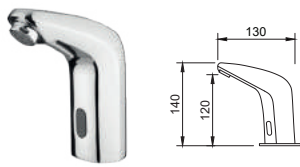

SENSOR TAP

OR-AC4919 (21S0054032)
Orin Sensor Tap - Pillar