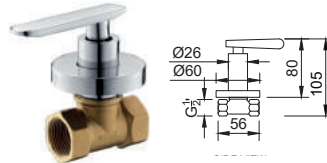

OR-NI201U1 (21S0001006)
Orin Kitchen Sink Tap - Pillar U Neck

OR-NI202U1 (21S0001007)
Orin Kitchen Sink Tap - Wall Mounted U Neck

OR-NI401 (21S0001010)
Orin Two Way Tap

OR-NI501 (21S0001012)
Orin Angle Valve