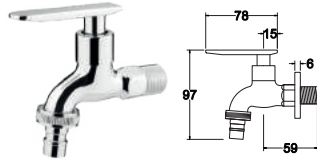

OR-NI101-15-2 (21S0003241)
Orin Hose Bib Tap - 15mm (short)

OR-NI101-20-2 (21S0055004)
Orin Hose Bib Tap - 20mm (short)