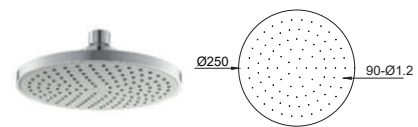

OR-AC1405RD-F3 (21S0001073)
Orin Hand Shower With Hose - 3 Function

B. OVERHEAD SHOWER

OR-AC1118RD-150ABS
(21S0003307)
Orin ABS Chromed Overhead Shower
150mm

OR-AC1101RD-200ABS
(21S0001436)
Orin ABS Chromed Overhead Shower
200mm