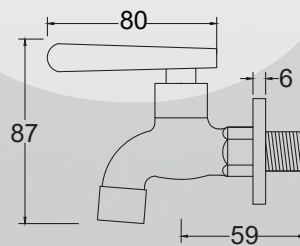

COLD TAP

The Cold Tap series embodies simplicity at its finest, delivering crisp, refreshing water with no-nonsense efficiency. These are the reliable workhorses of any household, ensuring a smooth flow to every day tasks and complementing any style with their timeless designs.

OR-M1102S-15 (21S0054000)
Orin Bib Tap - 15mm (short)