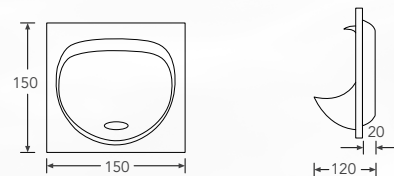

CISTERN

Universal Cistern

Universal Mid Level Cistern
375(W) x 195(L) x 385(H) mm

With internal fittings, bend pipe & accessories

CS-01D

Concealed Cistern
506(W) x 200(D) x 1144 ~ 1344(H) mm

- Complete with steel support frame, high-density polyethylene cistern & accessories.
- Easy installation and adjustment.
- Durable & easy maintenance cistern fitting.
- Low noise and clean flushing.
- Available in 2 dual flush setting - 3/6 liters or 4.5/9 liters.
- European standard steel frame, is capable of sustaining weight up to 400kg.
- Hidden design that can economize space and complement the bathroom design.

ABS Chrome Dual Flush Push Button Plate

ACCESSORIES

PH-I

Semi-Recessed Paper Holder c/w Plastic Roller
160(W) x 140(L) x 125(H) mm

SD-II

Semi-Recessed Soap Holder
150(W) x 120(L) x 150(H) mm

SMART COLLECTION