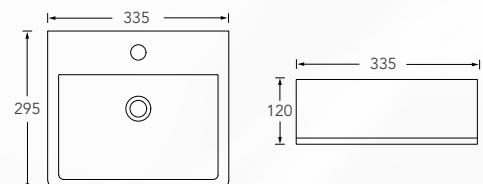

WALL HUNG BASIN

Derry 650

Wall Hung Basin

650(W) x 510(L) x 145(H) mm

Single pre-punched tap hole with overflow

Vienna

Wall Hung Basin

465(W) x 465(L) x 160(H) mm

Single pre-punched tap hole with overflow

Sienna

Wall Hung Basin

525(W) x 415(L) x 150(H) mm

Single pre-punched tap hole with overflow

Vigo

Wall Hung Basin

460(W) x 420(L) x 155(H) mm

Single pre-punched tap hole with overflow

Acacia 5

Wall Hung Basin

500(W) x 400(L) x 200(H) mm

Acacia 6

Wall Hung Basin

600(W) x 400(L) x 200(H) mm

Single pre-punched tap hole with overflow

Viola

Wall Hung Basin

500(W) x 400(L) x 160(H) mm

Single pre-punched tap hole with overflow

Avila

Wall Hung Basin

410(W) x 410(L) x 160(H) mm

Single pre-punched tap hole with overflow

Valencia

Wall Hung Basin

335(W) x 295(L) x 120(H) mm

Single pre-punched tap hole without overflow