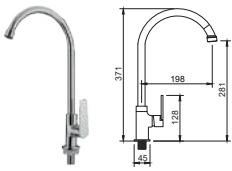

KITCHEN SINK TAP

OR-TA201U1 (21S0001024)
Orin Kitchen Sink Tap
Pillar - U Neck