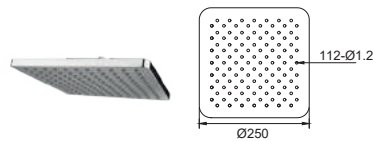

OR-AC1115SQ-250ABS
(21S0003169)
Orin ABS Chromed Overhead Shower
250mm