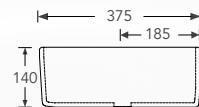

Lilium
Console Basin
460(W) x 330(L) x 135(H) mm
No tap hole without overflow