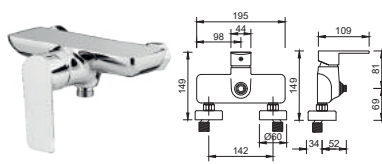

OR-DT201U1 (21S0053975)
Orin Kitchen Sink Tap - Pillar U Neck

OR-DT202U1 (21S0053961)
Orin Kitchen Sink Tap - Wall Mounted U Neck

EXPOSED SHOWER MIXER & TAP

OR-AC5071-2 (21S0049810)
Orin Bath & Shower Mixer - Exposed