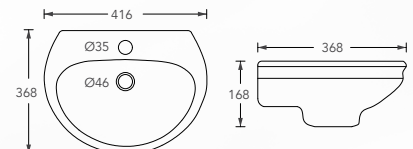

DynaWash

365(W) x 670(L) x 730(H) mm

Roughing-in: 'BO' 250mm
'HO' 180mm

WEPLS Rating: ★

Smart2 400SQ

Wall Hung Basin

400(W) x 302(L) x 117(H) mm

Single pre-punched tap hole without overflow

Smart2 400

Wall Hung Basin

416(W) x 368(L) x 168(H) mm

Single pre-punched tap hole with overflow

Smart 400

Wall Hung Basin

440(W) x 340(L) x 160(H) mm

Single pre-punched tap hole with overflow