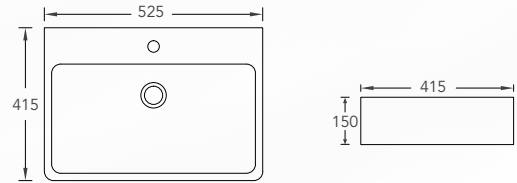

WEPLS Rating: ★★★

Bordrum

Tor'nado Flush
395(W) x 715(L) x 715(H) mm

Roughing-in: 'BO' 300mm

WEPLS Rating: ★★

Bonn

DynaWash
390(W) x 725(L) x 740(H) mm

Roughing-in: 'BO' 150-300mm (Flexi P connector)
'HO' 180mm

WEPLS Rating: ★★★

Samara

DynaWash
360(W) x 680(L) x 800(H) mm

Roughing-in: 'BO' 150-280mm (Flexi P connector)
'HO' 180mm

WEPLS Rating: ★★

Savona

DynaWash
365(W) x 730(L) x 795(H) mm

Roughing-in: 'BO' 150-300mm (Flexi P connector)
'HO' 180mm

Roughing-in: 'BO' 220mm
'HO' 180mm

WEPLS Rating: ★★★

BACK TO WALL WC

Riga
 DynaWash
 365(W) x 565(L) x 405(H) mm

Roughing-in: 'BO' 150mm
 'HO' 180mm

WEPLS Rating: ★

Samara
 DynaWash
 365(W) x 565(L) x 410(H) mm

Single pre-punched tap hole with overflow

Sienna

Wall Hung Basin

525(W) x 415(L) x 150(H) mm

Single pre-punched tap hole with overflow

Vigo

Wall Hung Basin

460(W) x 420(L) x 155(H) mm