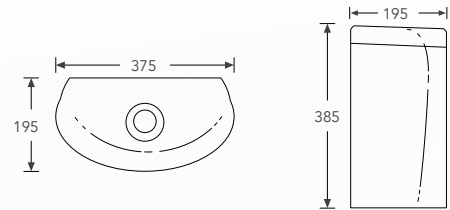

Seattle
Wall Hung Urinal
475(W) x 300(L) x 720(H) mm
Top inlet with ceramic waste, bracket & fixing bolts

Smith
Wall Hung Urinal
350(W) x 310(L) x 690(H) mm
Top / Back inlet with ceramic waste, bracket & fixing bolts

Tory
Wall Hung Urinal
350(W) x 300(L) x 470(H) mm
Top with ceramic waste, bracket & fixing bolts

Optional:
32mm Bottle Trap AC32-300

SQUATTING PAN

Risco

Squatting Pan
450(W) x 260(L) x 600(H) mm

Comes with integral tread plate and ceramic "S" trap

CISTERN

Universal Cistern

Universal Mid Level Cistern
375(W) x 195(L) x 385(H) mm

With internal fittings, bend pipe & accessories

CS-01D

Concealed Cistern
506(W) x 200(D) x 1144 ~ 1344(H) mm

- Complete with steel support frame, high-density polyethylene cistern & accessories.
- Easy installation and adjustment.
- Durable & easy maintenance cistern fitting.
- Low noise and clean flushing.
- Available in 2 dual flush setting - 3/6 liters or 4.5/9 liters.
- European standard steel frame, is capable of sustaining weight up to 400kg.
- Hidden design that can economize space and complement the bathroom design.