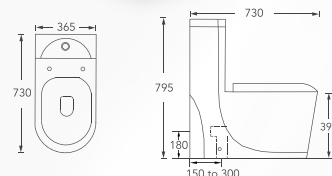

ONE-PIECE WC

Nevada

DynaWash - Tor'nado
360(W) x 700(L) x 810(H) mm

Roughing-in: 'BO' 250mm
'HO' 180mm

WEPLS Rating: ★★★

Vernal

DynaWash
360(W) x 700(L) x 780(H) mm

Roughing-in: 'BO' 250mm
'HO' 180mm

WEPLS Rating: ★★★

Bordrum

Tor'nado Flush
395(W) x 715(L) x 715(H) mm

Roughing-in: 'BO' 300mm

WEPLS Rating: ★★

Bonn

DynaWash
390(W) x 725(L) x 740(H) mm

Roughing-in: 'BO' 150-300mm (Flexi P connector)
'HO' 180mm

WEPLS Rating: ★★★

Samara

DynaWash
360(W) x 680(L) x 800(H) mm

Roughing-in: 'BO' 150-280mm (Flexi P connector)
'HO' 180mm

WEPLS Rating: ★★

Savona

DynaWash
365(W) x 730(L) x 795(H) mm

Roughing-in: 'BO' 150-300mm (Flexi P connector)
'HO' 180mm

WEPLS Rating: ★★★

Bonita

DynaWash
360(W) x 700(L) x 740(H) mm

Roughing-in: 'BO' 250mm
'HO' 180mm

WEPLS Rating: ★★

CLOSE-COUPLED WC

Homer Nano

DynaWash
380(W) x 645(L) x 835(H) mm