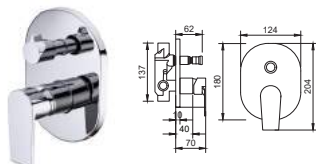

OR-TA6071 (21S0001068)
Orin Bath & Shower Mixer With Diverter - Concealed