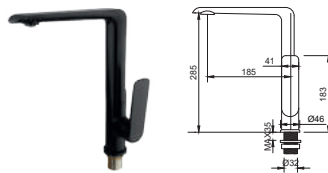

OR-TA302BK (21S0003244)
Orin Basin Tap

BASIN TAP & MIXER

OR-AC302-26-BK (21S0050754)
Orin Basin Tap

OR-AC401BK-2 (21S0050835)
Orin Two Way Tap

OR-AC2071BK-13 (21S0048943)
Orin Basin Mixer

OR-AC3071BK-14 (21S0048941)
Orin Tall Basin Mixer