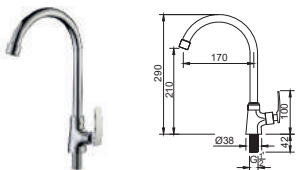

OR-AL201U1 (21S0000960)
Orin Kitchen Sink Tap - Pillar U Neck