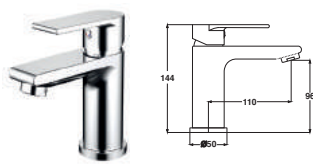

MIXER

OR-TA2071 (21S0001063)
Orin Basin Mixer