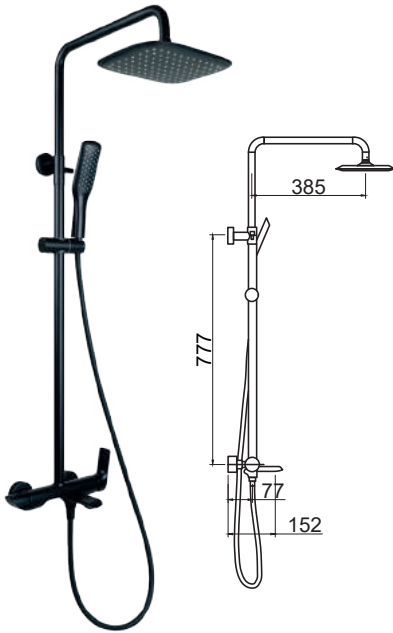

**Overhead Shower
& Shower Arm**

**Hand Shower with Hose
& Shower Connector**

**Hand Shower with
Slide Bar**

SHOWER COLUMN

OR-AC407BK (21S0048939)

Orin Shower Column

OR-AC411-BK (21S0050746)

Orin Shower Column (For Instant Water Heater)

OVERHEAD SHOWER

OR-AC1117RD-200ABS-BK
(21S0003306)

Orin Overhead Shower - 200mm

OR-AC1112SQ-200ABS-BK
(21S0048937)

Orin Overhead Shower - 200mm

OR-AC10-400BK
(21S0003308)

Orin Shower Arm - 400mm

HAND SHOWER WITH SLIDE BAR