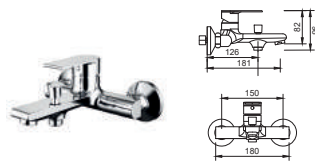

OR-TA5071 (21S0001066)
Orin Bath Shower Mixer - Exposed