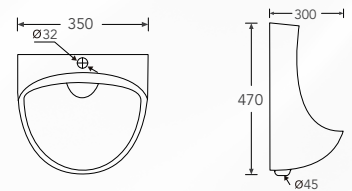

Optional:
32mm Bottle Trap AC32-300