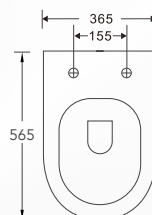

Roughing-in: 'BO' 150-300mm (Flexi P connector)
'HO' 180mm

WEPLS Rating: ★★★

Ferrara

DynaWash
385(W) x 680(L) x 790(H) mm

Roughing-in: 'BO' 250mm
'HO' 180mm

WEPLS Rating: ★★★

Eudora

DynaWash
380(W) x 690(L) x 785(H) mm

Roughing-in: 'BO' 220mm
'HO' 180mm

WEPLS Rating: ★★★

BACK TO WALL WC

Riga
 DynaWash
 365(W) x 565(L) x 405(H) mm

Roughing-in: 'BO' 150mm
 'HO' 180mm

WEPLS Rating: ★

Samara
 DynaWash
 365(W) x 565(L) x 410(H) mm

Roughing-in: 'BO' 150mm
 'HO' 180mm

WEPLS Rating: ★

Abe
 DynaWash
 365(W) x 560(L) x 400(H) mm

Roughing-in: 'BO' 150mm
 'HO' 180mm

WEPLS Rating: ★★

Fossa
 DynaWash - Handicap WC
 365(W) x 565(L) x 430(H) mm

Roughing-in: 'BO' 150mm
 'HO' 180mm

WEPLS Rating: ★★

WALL HUNG WC

Luxor
DynaWash
365(W) x 550(L) x 380(H) mm

Roughing-in: 'HO' 180mm

WEPLS Rating: ★★

Albion
DynaWash
365(W) x 530(L) x 370(H) mm

Roughing-in: 'HO' 180mm