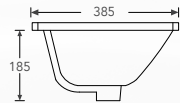

MIDNIGHT SERIES

Dianthus

Wall Hung Basin
400(W) x 420(L) x 155(H) mm

Single pre-punched tap hole with overflow

Gladius

Console Basin
385(W) x 385(L) x 140(H) mm

No tap hole without overflow

Emeria

Console Basin
480(W) x 395(L) x 145(H) mm

No tap hole without overflow

VANITY BASIN

Chester

Undercounter Basin
515(W) x 385(L) x 185(H) mm

No tap hole with overflow

Edmonton

Undercounter Basin
550(W) x 430(L) x 205(H) mm

No tap hole with overflow

Barcelona-22

Countertop Basin
555(W) x 475(L) x 200(H) mm

Single pre-punched tap hole with overflow