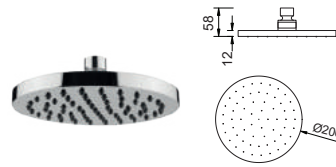

OR-AC1101RD-200ABS
(21S0001436)
Orin ABS Chromed Overhead Shower
200mm