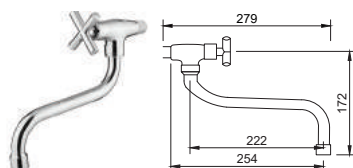

ABLUTION TAP

OR-AC702-1 (21S0002832)
Orin Ablution Tap