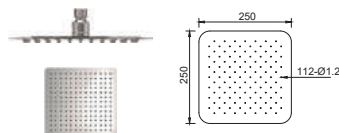

OR-AC1107SQ-250SS
(21S0001442)
Orin Stainless Steel Overhead Shower
250mm