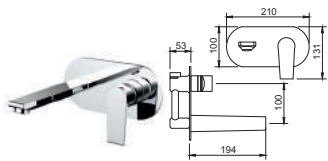

OR-TA2271 (21S0001064)
Orin Basin Mixer - Wall Mounted