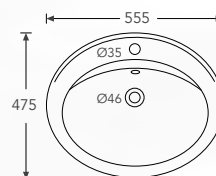

Barcelona-22

Countertop Basin
555(W) x 475(L) x 200(H) mm

Single pre-punched tap hole with overflow