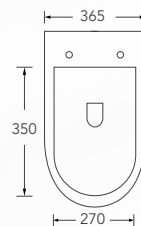

Abe
DynaWash
365(W) x 560(L) x 400(H) mm

Roughing-in: 'BO' 150mm
'HO' 180mm

WEPLS Rating: ★★