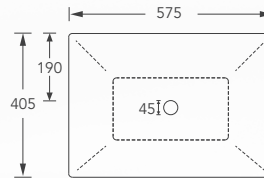

Lamia
Console Basin
480(W) x 375(L) x 140(H) mm
Single pre-punched tap hole without overflow