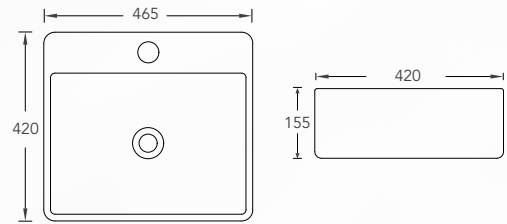

WALL HUNG BASIN

Derry 650

Wall Hung Basin

650(W) x 510(L) x 145(H) mm

Single pre-punched tap hole with overflow

Vienna

Wall Hung Basin

465(W) x 465(L) x 160(H) mm

Single pre-punched tap hole with overflow

Sienna

Wall Hung Basin

525(W) x 415(L) x 150(H) mm

Single pre-punched tap hole with overflow

Vigo

Wall Hung Basin

460(W) x 420(L) x 155(H) mm

Single pre-punched tap hole with overflow

Acacia 5

Wall Hung Basin

500(W) x 400(L) x 200(H) mm

Acacia 6

Wall Hung Basin

600(W) x 400(L) x 200(H) mm

Single pre-punched tap hole with overflow

Viola

Wall Hung Basin

500(W) x 400(L) x 160(H) mm

Single pre-punched tap hole with overflow

Avila

Wall Hung Basin

410(W) x 410(L) x 160(H) mm

Single pre-punched tap hole with overflow

Valencia

Wall Hung Basin

335(W) x 295(L) x 120(H) mm

Single pre-punched tap hole without overflow