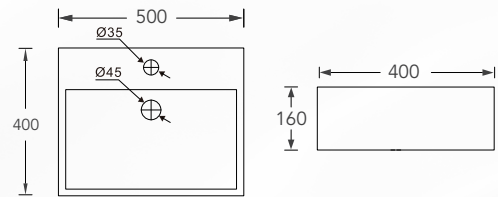

Avila

Wall Hung Basin

410(W) x 410(L) x 160(H) mm

Single pre-punched tap hole with overflow