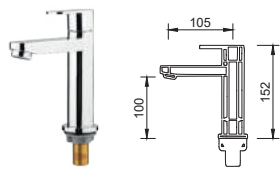

OR-AC302-17 (21S00049613)
Orin Basin Tap