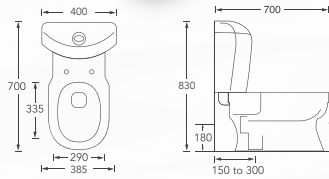

WEPLS Rating: ★★★

Bonita

DynaWash
360(W) x 700(L) x 740(H) mm

Roughing-in: 'BO' 250mm
'HO' 180mm

WEPLS Rating: ★★

CLOSE-COUPLED WC

Homer Nano

DynaWash
380(W) x 645(L) x 835(H) mm

Roughing-in: 'BO' 150-265mm (Flexi P connector)
'HO' 180mm

WEPLS Rating: ★★★

Riga - N

DynaWash
380(W) x 635(L) x 840(H) mm

Roughing-in: 'BO' 150-250mm (Flexi P connector)
'HO' 180mm

WEPLS Rating: ★★★

Arden

DynaWash
370(W) x 602(L) x 775(H) mm

Roughing-in: 'BO' 150-220mm (Flexi P connector)
'HO' 180mm

WEPLS Rating: ★★★

Dorset

DynaWash
395(W) x 735(L) x 850(H) mm

Roughing-in: 'BO' 150-300mm (Flexi P connector)
'HO' 180mm

WEPLS Rating: ★★★

Berlin

DynaWash
400(W) x 700(L) x 830(H) mm

Roughing-in: 'BO' 150-300mm (Flexi P connector)
'HO' 180mm

WEPLS Rating: ★★★

Lucca

DynaWash
370(W) x 670(L) x 785(H) mm

Roughing-in: 'BO' 150-300mm (Flexi P connector)
'HO' 180mm

WEPLS Rating: ★★★

Prato

DynaWash
370(W) x 670(L) x 770(H) mm