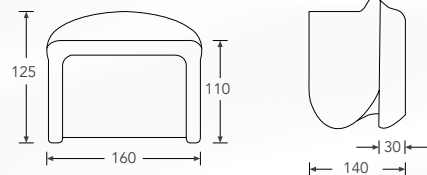

CISTERN

Universal Cistern

Universal Mid Level Cistern
375(W) x 195(L) x 385(H) mm

With internal fittings, bend pipe & accessories

CS-01D

Concealed Cistern
506(W) x 200(D) x 1144 ~ 1344(H) mm

- Complete with steel support frame, high-density polyethylene cistern & accessories.
- Easy installation and adjustment.
- Durable & easy maintenance cistern fitting.
- Low noise and clean flushing.
- Available in 2 dual flush setting - 3/6 liters or 4.5/9 liters.
- European standard steel frame, is capable of sustaining weight up to 400kg.
- Hidden design that can economize space and complement the bathroom design.

ABS Chrome Dual Flush Push Button Plate

ACCESSORIES

PH-I

Semi-Recessed Paper Holder c/w Plastic Roller
160(W) x 140(L) x 125(H) mm

SD-II

Semi-Recessed Soap Holder
150(W) x 120(L) x 150(H) mm

SMART COLLECTION