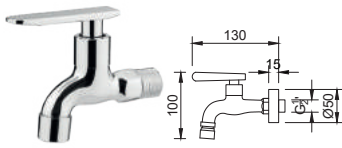

OR-NI101-20-2 (21S0055004)
Orin Hose Bib Tap - 20mm (short)

OR-NI102-15 (21S0001005)
Orin Bib Tap - 15mm

OR-NI102-15-1 (21S0003242)
Orin Bib Tap - 15mm (short)

OR-NI304 (21S0001008)
Orin Basin Tap

OR-NI305 (21S0001009)
Orin Basin Tap - Elongated