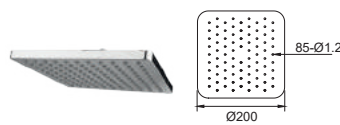

OR-AC1103SQ-200ABS
(21S0001438)
Orin ABS Chromed Overhead Shower
200mm