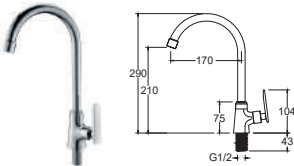

OR-NI101-20-2 (21S0055004)
Orin Hose Bib Tap - 20mm (short)

OR-NI102-15 (21S0001005)
Orin Bib Tap - 15mm

OR-NI102-15-1 (21S0003242)
Orin Bib Tap - 15mm (short)

OR-NI304 (21S0001008)
Orin Basin Tap

OR-NI305 (21S0001009)
Orin Basin Tap - Elongated