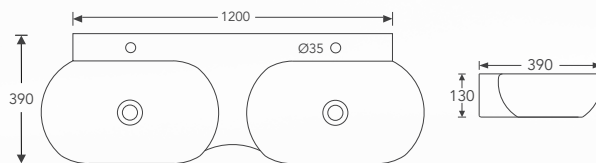

Dual pre-punched tap hole without overflow