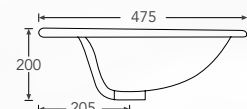

Barcelona-22

Countertop Basin
555(W) x 475(L) x 200(H) mm

Single pre-punched tap hole with overflow