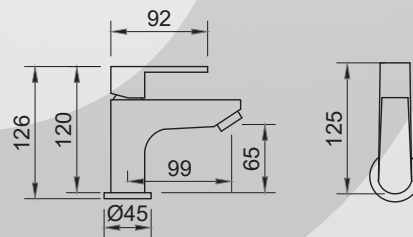

Project Series - Delta

Built for precision and performance, Delta is Orin's project-focused series that ensures efficiency and durability for diverse environments, whether a busy office building or a high-end hotel lobby.

OR-AC302-16 (21S0003126)

Orin Basin Tap