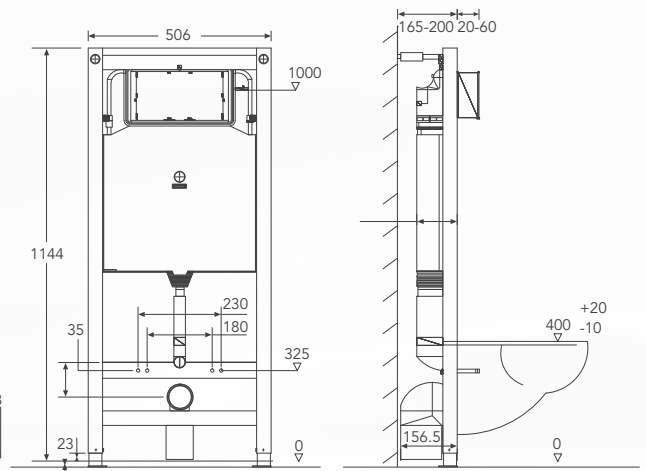

CS-01D

Concealed Cistern
506(W) x 200(D) x 1144 ~ 1344(H) mm

- Complete with steel support frame, high-density polyethylene cistern & accessories.
- Easy installation and adjustment.
- Durable & easy maintenance cistern fitting.
- Low noise and clean flushing.
- Available in 2 dual flush setting - 3/6 liters or 4.5/9 liters.
- European standard steel frame, is capable of sustaining weight up to 400kg.
- Hidden design that can economize space and complement the bathroom design.

ABS Chrome Dual Flush Push Button Plate