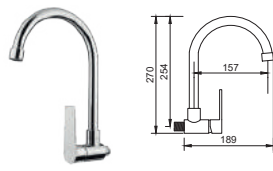

OR-TA202U1 (21S0001025)
Orin Kitchen Sink Tap
Wall-mounted - U Neck