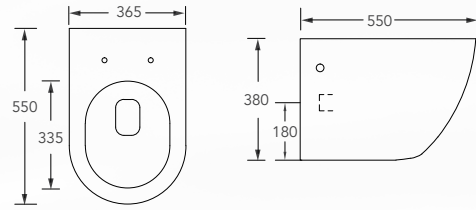

Roughing-in: 'BO' 220mm
'HO' 180mm

WEPLS Rating: ★★★

BACK TO WALL WC

Riga
 DynaWash
 365(W) x 565(L) x 405(H) mm

Roughing-in: 'BO' 150mm
 'HO' 180mm

WEPLS Rating: ★

Samara
 DynaWash
 365(W) x 565(L) x 410(H) mm

Roughing-in: 'BO' 150mm
 'HO' 180mm

WEPLS Rating: ★★

WALL HUNG WC

Luxor
DynaWash
365(W) x 550(L) x 380(H) mm

Roughing-in: 'HO' 180mm

WEPLS Rating: ★★

Albion
DynaWash
365(W) x 530(L) x 370(H) mm

Roughing-in: 'HO' 180mm

WEPLS Rating: ★★

BIDET WASHER

Azure V
Bidet Washer
370(W) x 500(L) x 60(H) mm

- PP soft-close
- Quick-Release Seat & Cover
- Dual-cleansing mode
- Rear & Feminine wash

Azure U
Bidet Washer
370(W) x 500(L) x 60(H) mm