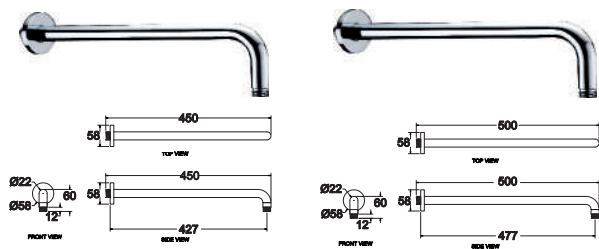

OR-AC1602BC-SQ (21S0001460)

Orin Brass Chrome Shower Connector

OR-AC1607BC-RD (21S0003171)

Orin Brass Chrome Shower Connector

A. SHOWER ARM

OR-AC20-300
(21S0001453)
Orin Shower Arm With
15mm Diameter -
Length 300mm

OR-LS400-R
(21S0001199)
Orin Shower Arm With
15mm Diameter -
Length 400mm

OR-AC20-450
(21S0049350)
Orin Shower Arm With
15mm Diameter -
Length 450mm

OR-AC20-500
(21S0049972)
Orin Shower Arm With
15mm Diameter -
Length 500mm