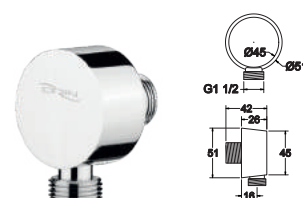

OR-AC1602BC-SQ (21S0001460)

Orin Brass Chrome Shower Connector

OR-AC1607BC-RD (21S0003171)

Orin Brass Chrome Shower Connector

A. SHOWER ARM

OR-AC20-300
(21S0001453)
Orin Shower Arm With
15mm Diameter -
Length 300mm