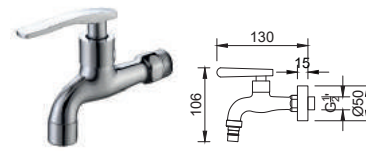

OR-MI102-15 (21S0000992)
Orin Bib Tap - 15mm