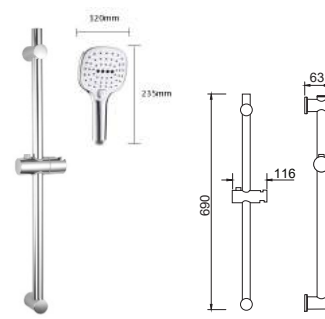

OR-AC1520SQ-F3 (21S0053654)

Orin Hand Shower With Slide Rail -
3 Function