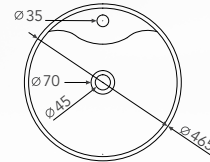

Forli
Console Basin
567(W) x 413(L) x 140(H) mm
Single pre-punched tap hole without overflow