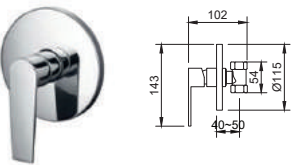

OR-TA6171-C (21S0002833)
Orin Concealed Shower Cold Stop Valve