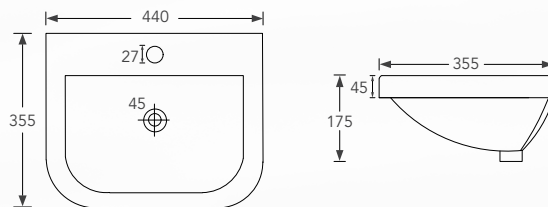

WEPLS Rating: ★★★

Bonita

DynaWash
360(W) x 700(L) x 740(H) mm

Roughing-in: 'BO' 250mm
'HO' 180mm

WEPLS Rating: ★★

CLOSE-COUPLED WC

Homer Nano

DynaWash
380(W) x 645(L) x 835(H) mm

Roughing-in: 'BO' 220mm
'HO' 180mm

WEPLS Rating: ★★★

BACK TO WALL WC

Riga
 DynaWash
 365(W) x 565(L) x 405(H) mm

Roughing-in: 'BO' 150mm
 'HO' 180mm

WEPLS Rating: ★

Samara
 DynaWash
 365(W) x 565(L) x 410(H) mm

Viola

Wall Hung Basin

500(W) x 400(L) x 160(H) mm

Single pre-punched tap hole with overflow

Avila

Wall Hung Basin

410(W) x 410(L) x 160(H) mm

Single pre-punched tap hole with overflow

Valencia

Wall Hung Basin

335(W) x 295(L) x 120(H) mm

Single pre-punched tap hole without overflow

WALL HUNG BASIN

Ancona
Wall Hung Basin
440(W) x 355(L) x 175(H) mm

Single pre-punched tap hole with overflow