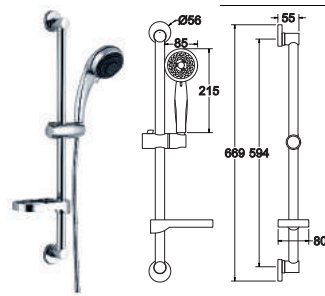

SHOWER CONNECTOR

OR-AC1607BK-BC-RD
(21S0050833)

Orin Shower Connector

A. SHOWER ROSE WITH ARM

OR-AC1301RD-F1-A (21S0001078)
Orin Shower Rose With Arm - 1 Function

OR-AC1302SQ-F1-A (21S0001079)
Orin Shower Rose With Arm - 1 Function

OR-AC1303RD-F1-A (21S0001080)
Orin Shower Rose With Arm - 1 Function

OR-AC1304RD-F1-A (21S0001081)
Orin Shower Rose With Arm - 1 Function

OR-AC1313RD-F1-A (21S0003261)
Orin Shower Rose With Arm - 1 Function

OR-AC1310RD-F5-A (21S0003145)
Orin Shower Rose With Arm - 5 Function

B. HAND SHOWER WITH SLIDE BAR

OR-AC1516RC-F2 (21S0051319)

Orin Hand Shower With Slide Bar -
2 Function

OR-AC1505RD-F3 (21S0001375)

Orin Hand Shower With Slide Bar -
3 Function