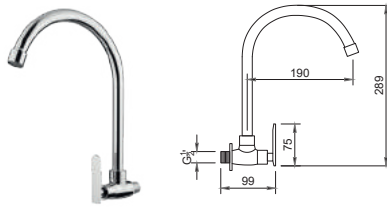

OR-DT202U1 (21S0053961)
Orin Kitchen Sink Tap - Wall Mounted U Neck