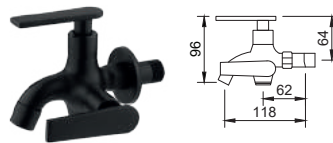

OR-TA302BK (21S0003244)
Orin Basin Tap

BASIN TAP & MIXER

OR-AC302-26-BK (21S0050754)
Orin Basin Tap

OR-AC401BK-2 (21S0050835)
Orin Two Way Tap

OR-AC2071BK-13 (21S0048943)
Orin Basin Mixer

OR-AC3071BK-14 (21S0048941)
Orin Tall Basin Mixer