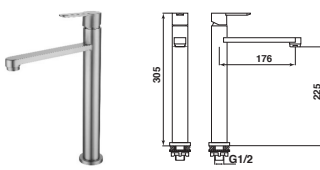

OR-AC302-24 (21S0049684)
Orin Basin Tap