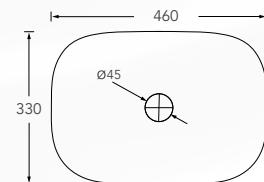

Prago

Semi-Recessed Basin
415(W) x 415(L) x 150(H) mm

Single pre-punched tap hole with overflow

Oslo

Semi-Recessed Basin
440(W) x 440(L) x 180(H) mm

Single pre-punched tap hole with overflow

CONSOLE BASIN

Albi
Console Basin
595(W) x 410(L) x 155(H) mm
No tap hole without overflow

Boston
Console Basin
465(W) x 465(L) x 180(H) mm
Single pre-punched tap hole with overflow

Forli
Console Basin
567(W) x 413(L) x 140(H) mm
Single pre-punched tap hole without overflow

Larvik
Console Basin
575(W) x 405(L) x 180(H) mm
No tap hole with overflow

Lamia
Console Basin
480(W) x 375(L) x 140(H) mm
Single pre-punched tap hole without overflow

Lilium
Console Basin
460(W) x 330(L) x 135(H) mm
No tap hole without overflow

Dacey
Console Basin
420(W) x 420(L) x 145(H) mm
No tap hole without overflow