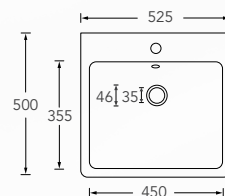

Tanga

Semi-Recessed Basin
525(W) x 500(L) x 170(H) mm

Single pre-punched tap hole with overflow