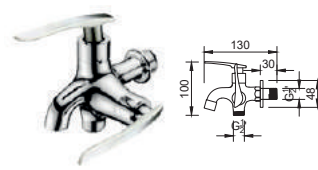

OR-AL304 (21S0000965)
Orin Basin Tap

OR-AL305 (21S0000966)
Orin Basin Tap - Elongated

OR-AL201U1 (21S0000960)
Orin Kitchen Sink Tap - Pillar U Neck

OR-AL202U1 (21S0000961)
Orin Kitchen Sink Tap - Wall Mounted U Neck