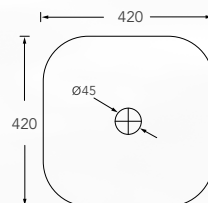

Prago

Semi-Recessed Basin
415(W) x 415(L) x 150(H) mm

Single pre-punched tap hole with overflow

Oslo

Semi-Recessed Basin
440(W) x 440(L) x 180(H) mm

Single pre-punched tap hole with overflow

CONSOLE BASIN

Albi
Console Basin
595(W) x 410(L) x 155(H) mm
No tap hole without overflow

Boston
Console Basin
465(W) x 465(L) x 180(H) mm
Single pre-punched tap hole with overflow

Forli
Console Basin
567(W) x 413(L) x 140(H) mm
Single pre-punched tap hole without overflow

Larvik
Console Basin
575(W) x 405(L) x 180(H) mm
No tap hole with overflow

Lamia
Console Basin
480(W) x 375(L) x 140(H) mm
Single pre-punched tap hole without overflow

Lilium
Console Basin
460(W) x 330(L) x 135(H) mm
No tap hole without overflow

Dacey
Console Basin
420(W) x 420(L) x 145(H) mm
No tap hole without overflow