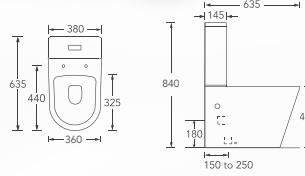

WEPLS Rating: ★★★

Bonita

DynaWash
360(W) x 700(L) x 740(H) mm

Roughing-in: 'BO' 250mm
'HO' 180mm

WEPLS Rating: ★★

CLOSE-COUPLED WC

Homer Nano

DynaWash
380(W) x 645(L) x 835(H) mm

Roughing-in: 'BO' 150-265mm (Flexi P connector)
'HO' 180mm

WEPLS Rating: ★★★

Riga - N

DynaWash
380(W) x 635(L) x 840(H) mm

Roughing-in: 'BO' 150-250mm (Flexi P connector)
'HO' 180mm

WEPLS Rating: ★★★

Arden

DynaWash
370(W) x 602(L) x 775(H) mm

Roughing-in: 'BO' 150-220mm (Flexi P connector)
'HO' 180mm

WEPLS Rating: ★★★

Dorset

DynaWash
395(W) x 735(L) x 850(H) mm

Roughing-in: 'BO' 150-300mm (Flexi P connector)
'HO' 180mm

WEPLS Rating: ★★★

Berlin

DynaWash
400(W) x 700(L) x 830(H) mm

Roughing-in: 'BO' 150-300mm (Flexi P connector)
'HO' 180mm

WEPLS Rating: ★★★

Lucca

DynaWash
370(W) x 670(L) x 785(H) mm

Roughing-in: 'BO' 150-300mm (Flexi P connector)
'HO' 180mm

WEPLS Rating: ★★★

Prato

DynaWash
370(W) x 670(L) x 770(H) mm