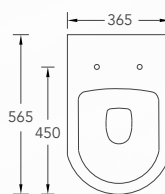

Roughing-in: 'BO' 150-300mm (Flexi P connector)
'HO' 180mm

WEPLS Rating: ★★★

Lucca

DynaWash
370(W) x 670(L) x 785(H) mm

Roughing-in: 'BO' 150-300mm (Flexi P connector)
'HO' 180mm

WEPLS Rating: ★★★

Prato

DynaWash
370(W) x 670(L) x 770(H) mm

Roughing-in: 'BO' 150-300mm (Flexi P connector)
'HO' 180mm

WEPLS Rating: ★★★

Ferrara

DynaWash
385(W) x 680(L) x 790(H) mm

Roughing-in: 'BO' 250mm
'HO' 180mm

WEPLS Rating: ★★★

Eudora

DynaWash
380(W) x 690(L) x 785(H) mm

Roughing-in: 'BO' 220mm
'HO' 180mm

WEPLS Rating: ★★★

BACK TO WALL WC

Riga
 DynaWash
 365(W) x 565(L) x 405(H) mm

Roughing-in: 'BO' 150mm
 'HO' 180mm

WEPLS Rating: ★

Samara
 DynaWash
 365(W) x 565(L) x 410(H) mm

Roughing-in: 'BO' 150mm
 'HO' 180mm

WEPLS Rating: ★★

WALL HUNG WC

Luxor
DynaWash
365(W) x 550(L) x 380(H) mm

Roughing-in: 'HO' 180mm

WEPLS Rating: ★★

Albion
DynaWash
365(W) x 530(L) x 370(H) mm

Roughing-in: 'HO' 180mm