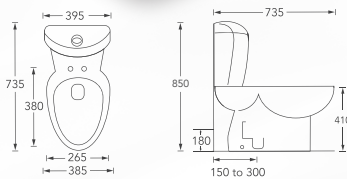

WEPLS Rating: ★★★

Bonita

DynaWash
360(W) x 700(L) x 740(H) mm

Roughing-in: 'BO' 250mm
'HO' 180mm

WEPLS Rating: ★★

CLOSE-COUPLED WC

Homer Nano

DynaWash
380(W) x 645(L) x 835(H) mm

Roughing-in: 'BO' 150-265mm (Flexi P connector)
'HO' 180mm

WEPLS Rating: ★★★

Riga - N

DynaWash
380(W) x 635(L) x 840(H) mm

Roughing-in: 'BO' 150-250mm (Flexi P connector)
'HO' 180mm

WEPLS Rating: ★★★

Arden

DynaWash
370(W) x 602(L) x 775(H) mm

Roughing-in: 'BO' 150-220mm (Flexi P connector)
'HO' 180mm

WEPLS Rating: ★★★

Dorset

DynaWash
395(W) x 735(L) x 850(H) mm

Roughing-in: 'BO' 150-300mm (Flexi P connector)
'HO' 180mm

WEPLS Rating: ★★★

Berlin

DynaWash
400(W) x 700(L) x 830(H) mm

Roughing-in: 'BO' 150-300mm (Flexi P connector)
'HO' 180mm

WEPLS Rating: ★★★

Lucca

DynaWash
370(W) x 670(L) x 785(H) mm

Roughing-in: 'BO' 150-300mm (Flexi P connector)
'HO' 180mm

WEPLS Rating: ★★★

Prato

DynaWash
370(W) x 670(L) x 770(H) mm