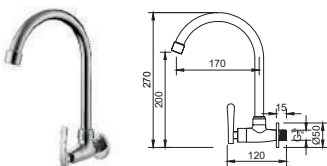

OR-MI101-20-1 (21S0001947)
Orin Hose Bib Tap - 20mm (short)

OR-MI102-15 (21S0000992)
Orin Bib Tap - 15mm

OR-MI304 (21S0000995)
Orin Basin Tap

OR-MI305 (21S0000996)
Orin Basin Tap - Elongated

OR-MI201U1 (21S0000993)
Orin Kitchen Sink Tap - Pillar U Neck