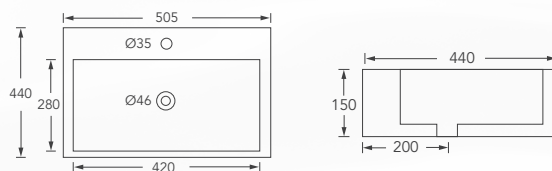

Roughing-in: 'BO' 220mm
'HO' 180mm

WEPLS Rating: ★★★

BACK TO WALL WC

Riga
 DynaWash
 365(W) x 565(L) x 405(H) mm

Roughing-in: 'BO' 150mm
 'HO' 180mm

WEPLS Rating: ★

Samara
 DynaWash
 365(W) x 565(L) x 410(H) mm

Dual pre-punched tap hole without overflow

Cadiz
Wall Hung Basin
570(W) x 455(L) x 150(H) mm

Single pre-punched tap hole with overflow

Varna
Wall Hung Basin
505(W) x 440(L) x 150(H) mm

Single pre-punched tap hole with overflow