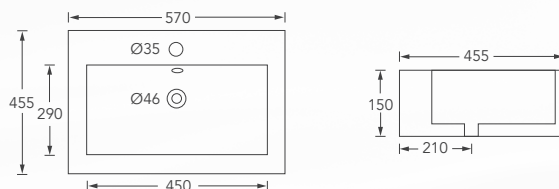

Single pre-punched tap hole with overflow