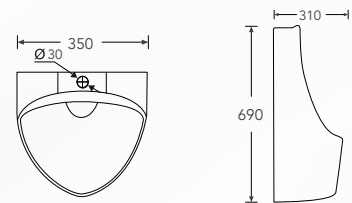

WEPLS Rating: ★★

BIDET WASHER

Azure V
Bidet Washer
370(W) x 500(L) x 60(H) mm

- PP soft-close
- Quick-Release Seat & Cover
- Dual-cleansing mode
- Rear & Feminine wash

Azure U
Bidet Washer
370(W) x 500(L) x 60(H) mm

- PP soft-close
- Quick-Release Seat & Cover
- Dual-cleansing mode
- Rear & Feminine wash

URINAL

Daytona
Floor Standing Urinal
395(W) x 355(L) x 990(H) mm
Top inlet with ceramic waste

Denver
Wall Hung Urinal
375(W) x 320(L) x 680(H) mm
Top / Back inlet with ceramic waste, bracket & fixing bolts

Seattle
Wall Hung Urinal
475(W) x 300(L) x 720(H) mm
Top inlet with ceramic waste, bracket & fixing bolts

Smith
Wall Hung Urinal
350(W) x 310(L) x 690(H) mm
Top / Back inlet with ceramic waste, bracket & fixing bolts