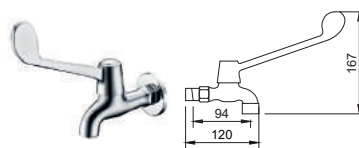

OR-AC102-15 (21S0001038)
Orin Bib Tap - 15mm
c/w Elbow Action