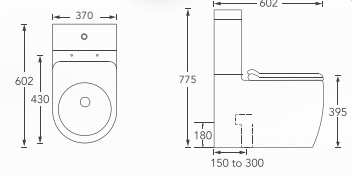

WEPLS Rating: ★★★

Bonita

DynaWash
360(W) x 700(L) x 740(H) mm

Roughing-in: 'BO' 250mm
'HO' 180mm

WEPLS Rating: ★★

CLOSE-COUPLED WC

Homer Nano

DynaWash
380(W) x 645(L) x 835(H) mm

Roughing-in: 'BO' 150-265mm (Flexi P connector)
'HO' 180mm

WEPLS Rating: ★★★

Riga - N

DynaWash
380(W) x 635(L) x 840(H) mm

Roughing-in: 'BO' 150-250mm (Flexi P connector)
'HO' 180mm

WEPLS Rating: ★★★

Arden

DynaWash
370(W) x 602(L) x 775(H) mm

Roughing-in: 'BO' 150-220mm (Flexi P connector)
'HO' 180mm

WEPLS Rating: ★★★

Dorset

DynaWash
395(W) x 735(L) x 850(H) mm

Roughing-in: 'BO' 150-300mm (Flexi P connector)
'HO' 180mm

WEPLS Rating: ★★★

Berlin

DynaWash
400(W) x 700(L) x 830(H) mm

Roughing-in: 'BO' 150-300mm (Flexi P connector)
'HO' 180mm

WEPLS Rating: ★★★

Lucca

DynaWash
370(W) x 670(L) x 785(H) mm

Roughing-in: 'BO' 150-300mm (Flexi P connector)
'HO' 180mm

WEPLS Rating: ★★★

Prato

DynaWash
370(W) x 670(L) x 770(H) mm