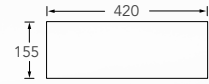

Dianthus

Wall Hung Basin
400(W) x 420(L) x 155(H) mm

Single pre-punched tap hole with overflow

Gladius

Console Basin
385(W) x 385(L) x 140(H) mm

No tap hole without overflow