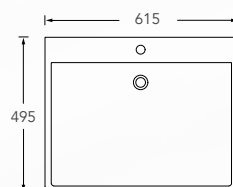

SEMI-RECESSED BASIN

Basel

Semi-Recessed Basin
590(W) x 465(L) x 170(H) mm

Single pre-punched tap hole without overflow

Rimini

Semi-Recessed Basin
615(W) x 495(L) x 200(H) mm

Single pre-punched tap hole with overflow

Tanga

Semi-Recessed Basin
525(W) x 500(L) x 170(H) mm

Single pre-punched tap hole with overflow

Freesia

Semi-Recessed Basin
500(W) x 450(L) x 165(H) mm

Single pre-punched tap hole with overflow

Prago

Semi-Recessed Basin
415(W) x 415(L) x 150(H) mm

Single pre-punched tap hole with overflow

Oslo

Semi-Recessed Basin
440(W) x 440(L) x 180(H) mm

Single pre-punched tap hole with overflow