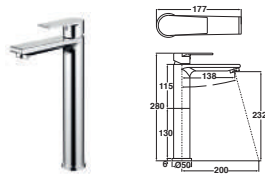

OR-AC2071-5 (21S0003143)
Orin Tall Basin Mixer