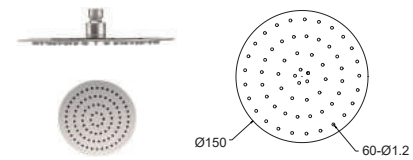

OR-AC1121RD-150SS
(21S0054034)
Orin Stainless Steel Overhead Shower
150mm