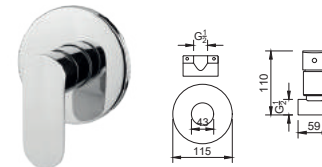

OR-DT6171 (21S0054124)
Orin Shower Mixer - Concealed