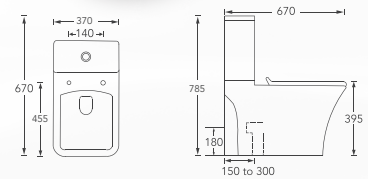

WEPLS Rating: ★★★

Bonita

DynaWash
360(W) x 700(L) x 740(H) mm

Roughing-in: 'BO' 250mm
'HO' 180mm

WEPLS Rating: ★★

CLOSE-COUPLED WC

Homer Nano

DynaWash
380(W) x 645(L) x 835(H) mm

Roughing-in: 'BO' 150-220mm (Flexi P connector)
'HO' 180mm

WEPLS Rating: ★★★

Dorset

DynaWash
395(W) x 735(L) x 850(H) mm

Roughing-in: 'BO' 150-300mm (Flexi P connector)
'HO' 180mm

WEPLS Rating: ★★★

Berlin

DynaWash
400(W) x 700(L) x 830(H) mm

Roughing-in: 'BO' 150-300mm (Flexi P connector)
'HO' 180mm

WEPLS Rating: ★★★

Lucca

DynaWash
370(W) x 670(L) x 785(H) mm

Roughing-in: 'BO' 150-300mm (Flexi P connector)
'HO' 180mm

WEPLS Rating: ★★★

Prato

DynaWash
370(W) x 670(L) x 770(H) mm

Roughing-in: 'BO' 150-300mm (Flexi P connector)
'HO' 180mm

WEPLS Rating: ★★★

Ferrara

DynaWash
385(W) x 680(L) x 790(H) mm

Roughing-in: 'BO' 250mm
'HO' 180mm

WEPLS Rating: ★★★

Eudora

DynaWash
380(W) x 690(L) x 785(H) mm