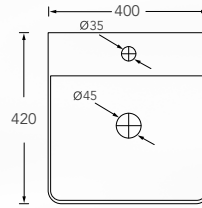

Smart2 400

Wall Hung Basin

416(W) x 368(L) x 168(H) mm

Single pre-punched tap hole with overflow

Smart 400

Wall Hung Basin

440(W) x 340(L) x 160(H) mm

Single pre-punched tap hole with overflow

Smart 500

Pedestal Basin

500(W) x 395(L) x 165(H) mm

Single pre-punched tap hole with overflow

Optional: Smart 500 Full pedestal

MIDNIGHT SERIES

Dianthus

Wall Hung Basin
400(W) x 420(L) x 155(H) mm

Single pre-punched tap hole with overflow

Gladius

Console Basin
385(W) x 385(L) x 140(H) mm

No tap hole without overflow

Emeria

Console Basin
480(W) x 395(L) x 145(H) mm

No tap hole without overflow

VANITY BASIN