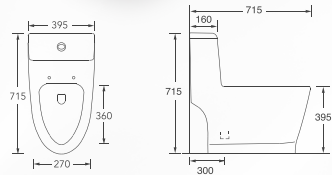

ONE-PIECE WC

Nevada

DynaWash - Tor'nado
360(W) x 700(L) x 810(H) mm

Roughing-in: 'BO' 250mm
'HO' 180mm

WEPLS Rating: ★★★

Vernal

DynaWash
360(W) x 700(L) x 780(H) mm

Roughing-in: 'BO' 250mm
'HO' 180mm

WEPLS Rating: ★★★

Bordrum

Tor'nado Flush
395(W) x 715(L) x 715(H) mm

Roughing-in: 'BO' 300mm

WEPLS Rating: ★★

Bonn

DynaWash
390(W) x 725(L) x 740(H) mm

Roughing-in: 'BO' 150-300mm (Flexi P connector)
'HO' 180mm

WEPLS Rating: ★★★

Samara

DynaWash
360(W) x 680(L) x 800(H) mm

Roughing-in: 'BO' 150-280mm (Flexi P connector)
'HO' 180mm

WEPLS Rating: ★★

Savona

DynaWash
365(W) x 730(L) x 795(H) mm

Roughing-in: 'BO' 150-300mm (Flexi P connector)
'HO' 180mm

WEPLS Rating: ★★★

Bonita

DynaWash
360(W) x 700(L) x 740(H) mm

Roughing-in: 'BO' 250mm
'HO' 180mm

WEPLS Rating: ★★

CLOSE-COUPLED WC

Homer Nano

DynaWash
380(W) x 645(L) x 835(H) mm