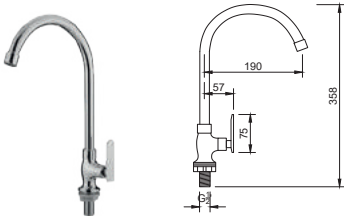

BASIN MIXER & BIB TAP

OR-DT2071 (21S0053967)
Orin Basin Mixer

OR-DT2071-1 (21S0053965)
Orin Tall Basin Mixer

OR-DT102-15 (21S0053973)
Orin Bib Tap - 15mm

OR-DT101-20 (21S0053971)
Orin Hose Bib Tap 20mm

KITCHEN TAP