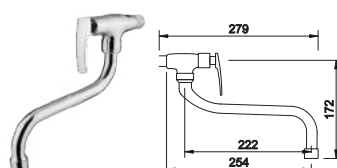

OR-AC303-SP (21S0001040)
Orin Basin Tap - Pillar c/w Elbow Action

OR-AC102-15 (21S0001038)
Orin Bib Tap - 15mm
c/w Elbow Action

ABLUTION TAP

OR-AC702-1 (21S0002832)
Orin Ablution Tap

OR-AL702 (21S0003139)
Orin Ablution Tap