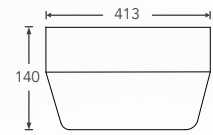

Larvik
Console Basin
575(W) x 405(L) x 180(H) mm
No tap hole with overflow