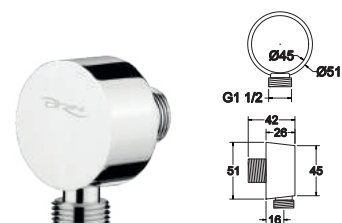

OR-AC1106SQ-200SS
(21S0001441)
Orin Stainless Steel Overhead Shower
200mm

OR-AC1107SQ-250SS
(21S0001442)
Orin Stainless Steel Overhead Shower
250mm

D. SHOWER CONNECTOR

OR-AC1601BC-RD (21S0001459)
Orin Brass Chrome Shower Connector

OR-AC1602BC-SQ (21S0001460)
Orin Brass Chrome Shower Connector

OR-AC1607BC-RD (21S0003171)
Orin Brass Chrome Shower Connector

FLUSH VALVE & ACCESSORIES

Reliability and hygiene are combined with innovative technology with Orin's flush valves and accessories, which ensure optimal efficiency and a clean look within your restrooms.