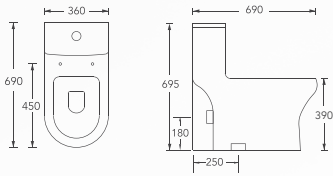

SMART COLLECTION

Smart2 One-Piece

DynaWash

360(W) x 690(L) x 695(H)mm

Roughing-in: 'BO' S Trap :250mm
'HO' P Trap :180mm

WEPLS Rating: ★