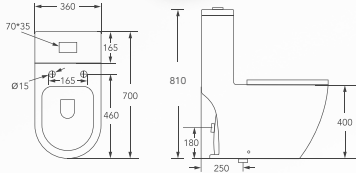

ONE-PIECE WC

Nevada

DynaWash - Tor'nado
360(W) x 700(L) x 810(H) mm

Roughing-in: 'BO' 250mm
'HO' 180mm

WEPLS Rating: ★★★

Vernal

DynaWash
360(W) x 700(L) x 780(H) mm

Roughing-in: 'BO' 250mm
'HO' 180mm

WEPLS Rating: ★★★

Fulmer

DynaWash - Tor'nado
360(W) x 700(L) x 800(H) mm

Roughing-in: 'BO' 150-300mm (Flexi P connector)
'HO' 180mm

WEPLS Rating: ★★★

Geneva

DynaWash
385(W) x 735(L) x 850(H) mm

Roughing-in: 'BO' 150-280mm (Flexi P connector)
'HO' 180mm

WEPLS Rating: ★★★

Bordrum

Tor'nado Flush
395(W) x 715(L) x 715(H) mm

Roughing-in: 'BO' 300mm

WEPLS Rating: ★★

Bonn

DynaWash
390(W) x 725(L) x 740(H) mm

Roughing-in: 'BO' 150-300mm (Flexi P connector)
'HO' 180mm