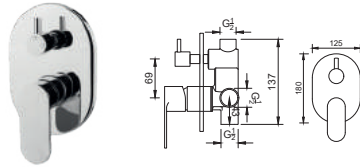

OR-DT6071 (21S0054126)
Orin Bath & Shower Mixer With Diverter - Concealed