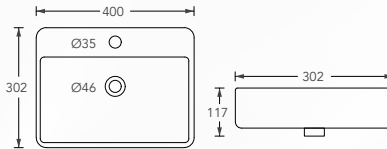

DynaWash

365(W) x 670(L) x 730(H) mm

Roughing-in: 'BO' 250mm
'HO' 180mm

WEPLS Rating: ★

Smart2 400SQ

Wall Hung Basin

400(W) x 302(L) x 117(H) mm

Single pre-punched tap hole without overflow

Smart2 400

Wall Hung Basin

416(W) x 368(L) x 168(H) mm

Single pre-punched tap hole with overflow

Smart 400

Wall Hung Basin

440(W) x 340(L) x 160(H) mm

Single pre-punched tap hole with overflow