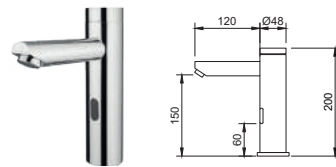

OR-AC311SEN (21S0003051)
Orin Sensor Tap - Pillar