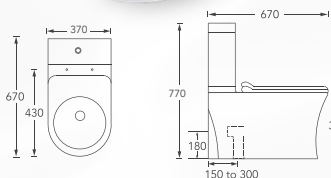

WEPLS Rating: ★★★

Bonita

DynaWash
360(W) x 700(L) x 740(H) mm

Roughing-in: 'BO' 250mm
'HO' 180mm

WEPLS Rating: ★★

CLOSE-COUPLED WC

Homer Nano

DynaWash
380(W) x 645(L) x 835(H) mm

Roughing-in: 'BO' 150-220mm (Flexi P connector)
'HO' 180mm

WEPLS Rating: ★★★

Dorset

DynaWash
395(W) x 735(L) x 850(H) mm

Roughing-in: 'BO' 150-300mm (Flexi P connector)
'HO' 180mm

WEPLS Rating: ★★★

Berlin

DynaWash
400(W) x 700(L) x 830(H) mm

Roughing-in: 'BO' 150-300mm (Flexi P connector)
'HO' 180mm

WEPLS Rating: ★★★

Lucca

DynaWash
370(W) x 670(L) x 785(H) mm

Roughing-in: 'BO' 150-300mm (Flexi P connector)
'HO' 180mm

WEPLS Rating: ★★★

Prato

DynaWash
370(W) x 670(L) x 770(H) mm

Roughing-in: 'BO' 150-300mm (Flexi P connector)
'HO' 180mm

WEPLS Rating: ★★★

Ferrara

DynaWash
385(W) x 680(L) x 790(H) mm

Roughing-in: 'BO' 250mm
'HO' 180mm

WEPLS Rating: ★★★

Eudora

DynaWash
380(W) x 690(L) x 785(H) mm