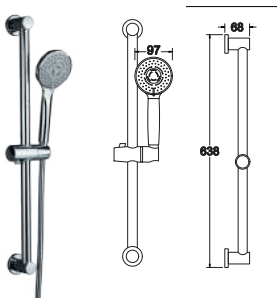

OR-AC1310RD-F5-A (21S0003145)
Orin Shower Rose With Arm - 5 Function

B. HAND SHOWER WITH SLIDE BAR

OR-AC1516RC-F2 (21S0051319)

Orin Hand Shower With Slide Bar -
2 Function

OR-AC1505RD-F3 (21S0001375)

Orin Hand Shower With Slide Bar -
3 Function

OR-AC1517RC-F3 (21S0051261)

Orin Hand Shower With Slide Bar -
3 Function

OR-AC1503RD-F3 (21S0001373)

Orin Hand Shower With Slide Bar -
3 Function

OR-AC1520SQ-F3 (21S0053654)

Orin Hand Shower With Slide Rail -
3 Function

OR-AC1506RD-F5 (21S0001376)

Orin Hand Shower With Slide Bar -
5 Function

OR-AC1514RD-F5 (21S0049247)

Orin Hand Shower With Slide Bar -
5 Function

C. SHOWER CONNECTOR

OR-AC1601BC-RD (21S0001459)

Orin Brass Chrome Shower Connector