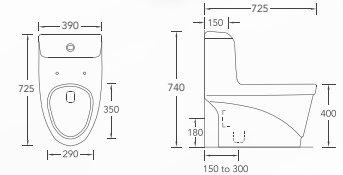

ONE-PIECE WC

Nevada

DynaWash - Tor'nado
360(W) x 700(L) x 810(H) mm

Roughing-in: 'BO' 250mm
'HO' 180mm

WEPLS Rating: ★★★

Vernal

DynaWash
360(W) x 700(L) x 780(H) mm

Roughing-in: 'BO' 250mm
'HO' 180mm

WEPLS Rating: ★★★

Fulmer

DynaWash - Tor'nado
360(W) x 700(L) x 800(H) mm

Roughing-in: 'BO' 150-300mm (Flexi P connector)
'HO' 180mm

WEPLS Rating: ★★★

Geneva

DynaWash
385(W) x 735(L) x 850(H) mm

Roughing-in: 'BO' 150-280mm (Flexi P connector)
'HO' 180mm

WEPLS Rating: ★★★

Bordrum

Tor'nado Flush
395(W) x 715(L) x 715(H) mm

Roughing-in: 'BO' 300mm

WEPLS Rating: ★★

Bonn

DynaWash
390(W) x 725(L) x 740(H) mm

Roughing-in: 'BO' 150-300mm (Flexi P connector)
'HO' 180mm

WEPLS Rating: ★★★

Samara

DynaWash
360(W) x 680(L) x 800(H) mm

Roughing-in: 'BO' 150-280mm (Flexi P connector)
'HO' 180mm

WEPLS Rating: ★★

Savona

DynaWash
365(W) x 730(L) x 795(H) mm

Roughing-in: 'BO' 150-300mm (Flexi P connector)
'HO' 180mm