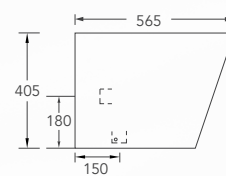

Roughing-in: 'BO' 220mm
'HO' 180mm

WEPLS Rating: ★★★

BACK TO WALL WC

Riga
 DynaWash
 365(W) x 565(L) x 405(H) mm

Roughing-in: 'BO' 150mm
 'HO' 180mm

WEPLS Rating: ★

Samara
 DynaWash
 365(W) x 565(L) x 410(H) mm