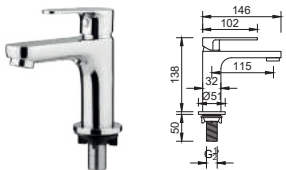

Orin Basin Tap

BASIN TAP

OR-SDC-075-CR (21S0001216)
Orin Basin Tap

OR-AC302-17 (21S00049613)
Orin Basin Tap

OR-TA302-1 (21S0003141)
Orin Basin Tap

OR-AC302-30 (21S0052729)
Orin Basin Tap

OR-DT302-1 (21S0054145)
Orin Basin Tap