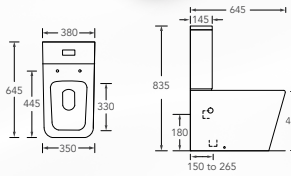

WEPLS Rating: ★★★

Bordrum

Tor'nado Flush
395(W) x 715(L) x 715(H) mm

Roughing-in: 'BO' 300mm

WEPLS Rating: ★★

Bonn

DynaWash
390(W) x 725(L) x 740(H) mm

Roughing-in: 'BO' 150-300mm (Flexi P connector)
'HO' 180mm

WEPLS Rating: ★★★

Samara

DynaWash
360(W) x 680(L) x 800(H) mm

Roughing-in: 'BO' 150-280mm (Flexi P connector)
'HO' 180mm

WEPLS Rating: ★★

Savona

DynaWash
365(W) x 730(L) x 795(H) mm

Roughing-in: 'BO' 150-300mm (Flexi P connector)
'HO' 180mm

WEPLS Rating: ★★★

Bonita

DynaWash
360(W) x 700(L) x 740(H) mm

Roughing-in: 'BO' 250mm
'HO' 180mm

WEPLS Rating: ★★

CLOSE-COUPLED WC

Homer Nano

DynaWash
380(W) x 645(L) x 835(H) mm

Roughing-in: 'BO' 150-265mm (Flexi P connector)
'HO' 180mm

WEPLS Rating: ★★★

Riga - N

DynaWash
380(W) x 635(L) x 840(H) mm

Roughing-in: 'BO' 150-250mm (Flexi P connector)
'HO' 180mm

WEPLS Rating: ★★★

Arden

DynaWash
370(W) x 602(L) x 775(H) mm