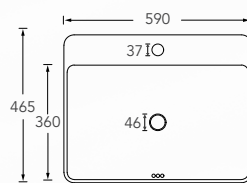

WEPLS Rating: ★★★

Samara

DynaWash
360(W) x 680(L) x 800(H) mm

Roughing-in: 'BO' 150-280mm (Flexi P connector)
'HO' 180mm

WEPLS Rating: ★★

Savona

DynaWash
365(W) x 730(L) x 795(H) mm

Roughing-in: 'BO' 150-300mm (Flexi P connector)
'HO' 180mm

Roughing-in: 'BO' 220mm
'HO' 180mm

WEPLS Rating: ★★★

BACK TO WALL WC

Riga
 DynaWash
 365(W) x 565(L) x 405(H) mm

Roughing-in: 'BO' 150mm
 'HO' 180mm

WEPLS Rating: ★

Samara
 DynaWash
 365(W) x 565(L) x 410(H) mm

Chester

Undercounter Basin
515(W) x 385(L) x 185(H) mm

No tap hole with overflow

Edmonton

Undercounter Basin
550(W) x 430(L) x 205(H) mm

No tap hole with overflow

Barcelona-22

Countertop Basin
555(W) x 475(L) x 200(H) mm

Single pre-punched tap hole with overflow

SEMI-RECESSED BASIN

Basel

Semi-Recessed Basin
590(W) x 465(L) x 170(H) mm

Single pre-punched tap hole without overflow

Rimini

Semi-Recessed Basin
615(W) x 495(L) x 200(H) mm