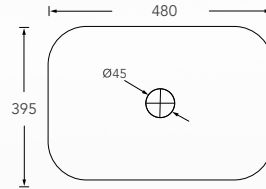

WEPLS Rating: ★★★

Samara

DynaWash
360(W) x 680(L) x 800(H) mm

Roughing-in: 'BO' 150-280mm (Flexi P connector)
'HO' 180mm

WEPLS Rating: ★★

Savona

DynaWash
365(W) x 730(L) x 795(H) mm

Roughing-in: 'BO' 150-300mm (Flexi P connector)
'HO' 180mm

Single pre-punched tap hole with overflow

Gladius

Console Basin
385(W) x 385(L) x 140(H) mm

No tap hole without overflow

Emeria

Console Basin
480(W) x 395(L) x 145(H) mm

No tap hole without overflow

VANITY BASIN