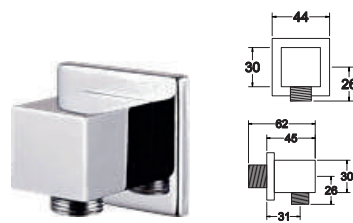

OR-AC1106SQ-200SS
(21S0001441)
Orin Stainless Steel Overhead Shower
200mm

OR-AC1107SQ-250SS
(21S0001442)
Orin Stainless Steel Overhead Shower
250mm

D. SHOWER CONNECTOR

OR-AC1601BC-RD (21S0001459)
Orin Brass Chrome Shower Connector

OR-AC1602BC-SQ (21S0001460)
Orin Brass Chrome Shower Connector

OR-AC1607BC-RD (21S0003171)
Orin Brass Chrome Shower Connector

FLUSH VALVE & ACCESSORIES

Reliability and hygiene are combined with innovative technology with Orin's flush valves and accessories, which ensure optimal efficiency and a clean look within your restrooms.