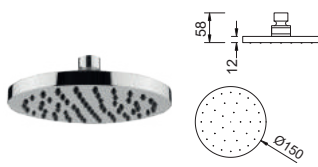

B. OVERHEAD SHOWER

OR-AC1118RD-150ABS
(21S0003307)
Orin ABS Chromed Overhead Shower
150mm