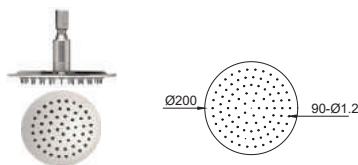

OR-AC1104RD-200SS
(21S0001439)
Orin Stainless Steel Overhead Shower
200mm