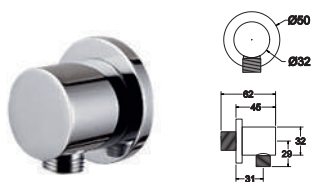

OR-AC1506RD-F5 (21S0001376)

Orin Hand Shower With Slide Bar -
5 Function

OR-AC1514RD-F5 (21S0049247)

Orin Hand Shower With Slide Bar -
5 Function

C. SHOWER CONNECTOR

OR-AC1601BC-RD (21S0001459)

Orin Brass Chrome Shower Connector

OR-AC1602BC-SQ (21S0001460)

Orin Brass Chrome Shower Connector

OR-AC1607BC-RD (21S0003171)

Orin Brass Chrome Shower Connector

A. SHOWER ARM

OR-AC20-300
(21S0001453)
Orin Shower Arm With
15mm Diameter -
Length 300mm