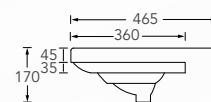

Single pre-punched tap hole with overflow

SEMI-RECESSED BASIN

Basel

Semi-Recessed Basin
590(W) x 465(L) x 170(H) mm

Single pre-punched tap hole without overflow

Rimini

Semi-Recessed Basin
615(W) x 495(L) x 200(H) mm