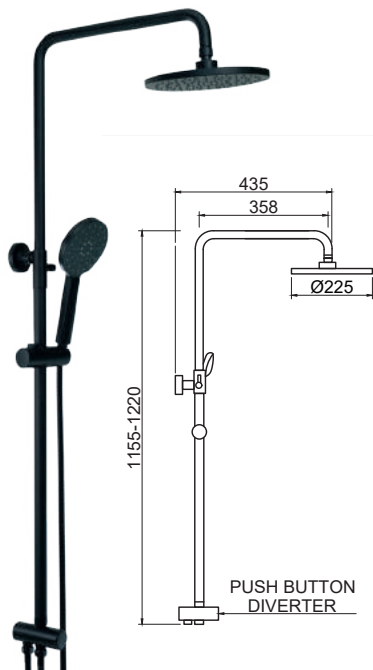

**Overhead Shower
& Shower Arm**

**Hand Shower with Hose
& Shower Connector**

**Hand Shower with
Slide Bar**

SHOWER COLUMN

OR-AC407BK (21S0048939)

Orin Shower Column

OR-AC411-BK (21S0050746)

Orin Shower Column (For Instant Water Heater)

OVERHEAD SHOWER

OR-AC1117RD-200ABS-BK
(21S0003306)

Orin Overhead Shower - 200mm

OR-AC1112SQ-200ABS-BK
(21S0048937)

Orin Overhead Shower - 200mm

OR-AC10-400BK
(21S0003308)

Orin Shower Arm - 400mm

HAND SHOWER WITH SLIDE BAR