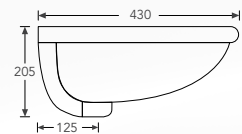

Chester

Undercounter Basin
515(W) x 385(L) x 185(H) mm

No tap hole with overflow

Edmonton

Undercounter Basin
550(W) x 430(L) x 205(H) mm

No tap hole with overflow

Barcelona-22

Countertop Basin
555(W) x 475(L) x 200(H) mm