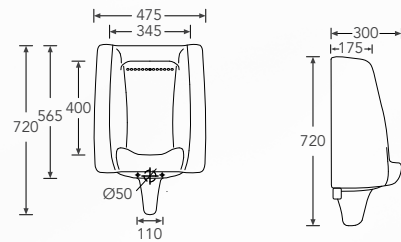

Roughing-in: 'BO' 150mm
 'HO' 180mm

WEPLS Rating: ★★

WALL HUNG WC

Luxor
DynaWash
365(W) x 550(L) x 380(H) mm

Roughing-in: 'HO' 180mm

WEPLS Rating: ★★

Albion
DynaWash
365(W) x 530(L) x 370(H) mm

Roughing-in: 'HO' 180mm

WEPLS Rating: ★★

BIDET WASHER

Azure V
Bidet Washer
370(W) x 500(L) x 60(H) mm

- PP soft-close
- Quick-Release Seat & Cover
- Dual-cleansing mode
- Rear & Feminine wash

Azure U
Bidet Washer
370(W) x 500(L) x 60(H) mm

- PP soft-close
- Quick-Release Seat & Cover
- Dual-cleansing mode
- Rear & Feminine wash

URINAL

Daytona
Floor Standing Urinal
395(W) x 355(L) x 990(H) mm
Top inlet with ceramic waste

Denver
Wall Hung Urinal
375(W) x 320(L) x 680(H) mm
Top / Back inlet with ceramic waste, bracket & fixing bolts

Seattle
Wall Hung Urinal
475(W) x 300(L) x 720(H) mm
Top inlet with ceramic waste, bracket & fixing bolts

Smith
Wall Hung Urinal
350(W) x 310(L) x 690(H) mm
Top / Back inlet with ceramic waste, bracket & fixing bolts