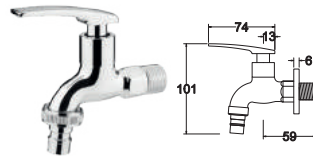

OR-AL101S-15 (21S0053998)
Orin Hose Bib Tap - 15mm (short)

OR-AL101S-20 (21S0053996)
Orin Hose Bib Tap - 20mm (Short)