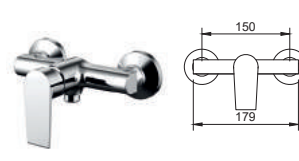

OR-TA5171 (21S0001067)
Orin Shower Mixer - Exposed