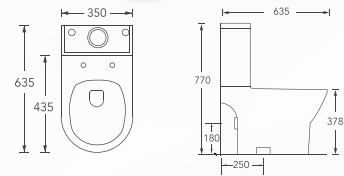

Roughing-in: 'BO' 220mm
'HO' 180mm

WEPLS Rating: ★★★

BACK TO WALL WC

Riga
 DynaWash
 365(W) x 565(L) x 405(H) mm

Roughing-in: 'BO' 150mm
 'HO' 180mm

WEPLS Rating: ★

Samara
 DynaWash
 365(W) x 565(L) x 410(H) mm

CISTERN

Universal Cistern

Universal Mid Level Cistern
375(W) x 195(L) x 385(H) mm

With internal fittings, bend pipe & accessories

CS-01D

Concealed Cistern
506(W) x 200(D) x 1144 ~ 1344(H) mm

- Complete with steel support frame, high-density polyethylene cistern & accessories.
- Easy installation and adjustment.
- Durable & easy maintenance cistern fitting.
- Low noise and clean flushing.
- Available in 2 dual flush setting - 3/6 liters or 4.5/9 liters.
- European standard steel frame, is capable of sustaining weight up to 400kg.
- Hidden design that can economize space and complement the bathroom design.

Roughing-in: 'BO' 250mm
'HO' 180mm

WEPLS Rating: ★

Smart2 Close-Coupled

DynaWash

350(W) x 635(L) x 770(H)mm

Roughing-in: 'BO' S Trap :250mm
'HO' P Trap :180mm

WEPLS Rating: ★★★

Smart Close-Coupled

DynaWash

365(W) x 670(L) x 730(H) mm

Roughing-in: 'BO' 250mm
'HO' 180mm

WEPLS Rating: ★

Smart2 400SQ

Wall Hung Basin

400(W) x 302(L) x 117(H) mm

Single pre-punched tap hole without overflow