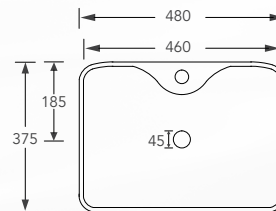

ONE-PIECE WC

Nevada

DynaWash - Tor'nado
360(W) x 700(L) x 810(H) mm

Roughing-in: 'BO' 250mm
'HO' 180mm

WEPLS Rating: ★★★

Vernal

DynaWash
360(W) x 700(L) x 780(H) mm

Roughing-in: 'BO' 250mm
'HO' 180mm

WEPLS Rating: ★★★

Samara

DynaWash
360(W) x 680(L) x 800(H) mm

Roughing-in: 'BO' 150-280mm (Flexi P connector)
'HO' 180mm

WEPLS Rating: ★★

Savona

DynaWash
365(W) x 730(L) x 795(H) mm

Roughing-in: 'BO' 150-300mm (Flexi P connector)
'HO' 180mm

Boston
Console Basin
465(W) x 465(L) x 180(H) mm
Single pre-punched tap hole with overflow

Forli
Console Basin
567(W) x 413(L) x 140(H) mm
Single pre-punched tap hole without overflow

Larvik
Console Basin
575(W) x 405(L) x 180(H) mm
No tap hole with overflow

Lamia
Console Basin
480(W) x 375(L) x 140(H) mm
Single pre-punched tap hole without overflow

Lilium
Console Basin
460(W) x 330(L) x 135(H) mm
No tap hole without overflow

Dacey
Console Basin
420(W) x 420(L) x 145(H) mm
No tap hole without overflow