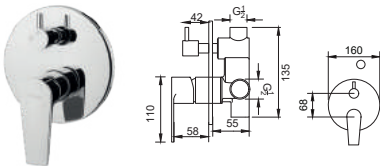

OR-AC6071-1 (21S0049969)
Orin Shower Mixer With Diverter - Concealed