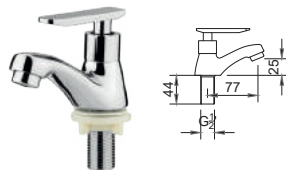

OR-DT304 (21S0053963)
Orin Basin Tap