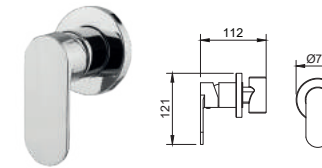

OR-DT601 (21S0053957)
Orin Concealed Shower Cold Stop Valve