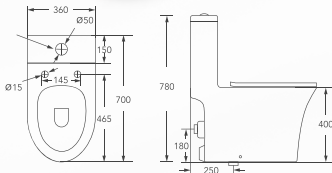

ONE-PIECE WC

Nevada

DynaWash - Tor'nado
360(W) x 700(L) x 810(H) mm

Roughing-in: 'BO' 250mm
'HO' 180mm

WEPLS Rating: ★★★

Vernal

DynaWash
360(W) x 700(L) x 780(H) mm

Roughing-in: 'BO' 250mm
'HO' 180mm

WEPLS Rating: ★★★

Fulmer

DynaWash - Tor'nado
360(W) x 700(L) x 800(H) mm

Roughing-in: 'BO' 150-300mm (Flexi P connector)
'HO' 180mm

WEPLS Rating: ★★★

Geneva

DynaWash
385(W) x 735(L) x 850(H) mm

Roughing-in: 'BO' 150-280mm (Flexi P connector)
'HO' 180mm

WEPLS Rating: ★★★

Bordrum

Tor'nado Flush
395(W) x 715(L) x 715(H) mm

Roughing-in: 'BO' 300mm

WEPLS Rating: ★★

Bonn

DynaWash
390(W) x 725(L) x 740(H) mm

Roughing-in: 'BO' 150-300mm (Flexi P connector)
'HO' 180mm