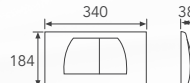

CS-01D

Concealed Cistern
506(W) x 200(D) x 1144 ~ 1344(H) mm

- Complete with steel support frame, high-density polyethylene cistern & accessories.
- Easy installation and adjustment.
- Durable & easy maintenance cistern fitting.
- Low noise and clean flushing.
- Available in 2 dual flush setting - 3/6 liters or 4.5/9 liters.
- European standard steel frame, is capable of sustaining weight up to 400kg.
- Hidden design that can economize space and complement the bathroom design.

ABS Chrome Dual Flush Push Button Plate