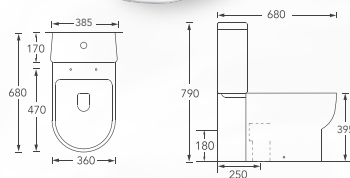

WEPLS Rating: ★★★

Bonita

DynaWash
360(W) x 700(L) x 740(H) mm

Roughing-in: 'BO' 250mm
'HO' 180mm

WEPLS Rating: ★★

CLOSE-COUPLED WC

Homer Nano

DynaWash
380(W) x 645(L) x 835(H) mm

Roughing-in: 'BO' 150-300mm (Flexi P connector)
'HO' 180mm

WEPLS Rating: ★★★

Lucca

DynaWash
370(W) x 670(L) x 785(H) mm

Roughing-in: 'BO' 150-300mm (Flexi P connector)
'HO' 180mm

WEPLS Rating: ★★★

Prato

DynaWash
370(W) x 670(L) x 770(H) mm

Roughing-in: 'BO' 150-300mm (Flexi P connector)
'HO' 180mm

WEPLS Rating: ★★★

Ferrara

DynaWash
385(W) x 680(L) x 790(H) mm

Roughing-in: 'BO' 250mm
'HO' 180mm

WEPLS Rating: ★★★

Eudora

DynaWash
380(W) x 690(L) x 785(H) mm

Roughing-in: 'BO' 220mm
'HO' 180mm

WEPLS Rating: ★★★

BACK TO WALL WC

Riga
 DynaWash
 365(W) x 565(L) x 405(H) mm

Roughing-in: 'BO' 150mm
 'HO' 180mm

WEPLS Rating: ★

Samara
 DynaWash
 365(W) x 565(L) x 410(H) mm