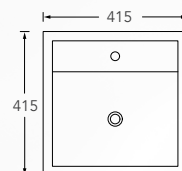

Roughing-in: 'BO' 220mm
'HO' 180mm

WEPLS Rating: ★★★

BACK TO WALL WC

Riga
 DynaWash
 365(W) x 565(L) x 405(H) mm

Roughing-in: 'BO' 150mm
 'HO' 180mm

WEPLS Rating: ★

Samara
 DynaWash
 365(W) x 565(L) x 410(H) mm

Seattle
Wall Hung Urinal
475(W) x 300(L) x 720(H) mm
Top inlet with ceramic waste, bracket & fixing bolts

Smith
Wall Hung Urinal
350(W) x 310(L) x 690(H) mm
Top / Back inlet with ceramic waste, bracket & fixing bolts

Single pre-punched tap hole with overflow

Tanga

Semi-Recessed Basin
525(W) x 500(L) x 170(H) mm

Single pre-punched tap hole with overflow

Freesia

Semi-Recessed Basin
500(W) x 450(L) x 165(H) mm

Single pre-punched tap hole with overflow

Prago

Semi-Recessed Basin
415(W) x 415(L) x 150(H) mm

Single pre-punched tap hole with overflow

Oslo

Semi-Recessed Basin
440(W) x 440(L) x 180(H) mm

Single pre-punched tap hole with overflow

CONSOLE BASIN

Albi
Console Basin
595(W) x 410(L) x 155(H) mm
No tap hole without overflow