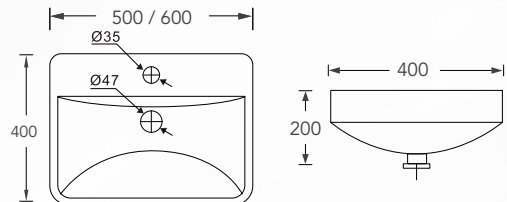

WEPLS Rating: ★★★

Bordrum

Tor'nado Flush
395(W) x 715(L) x 715(H) mm

Roughing-in: 'BO' 300mm

WEPLS Rating: ★★

Bonn

DynaWash
390(W) x 725(L) x 740(H) mm

Roughing-in: 'BO' 150-300mm (Flexi P connector)
'HO' 180mm

WEPLS Rating: ★★★

Samara

DynaWash
360(W) x 680(L) x 800(H) mm

Roughing-in: 'BO' 150-280mm (Flexi P connector)
'HO' 180mm

WEPLS Rating: ★★

Savona

DynaWash
365(W) x 730(L) x 795(H) mm

Roughing-in: 'BO' 150-300mm (Flexi P connector)
'HO' 180mm

Single pre-punched tap hole with overflow

Acacia 5

Wall Hung Basin

500(W) x 400(L) x 200(H) mm

Acacia 6

Wall Hung Basin

600(W) x 400(L) x 200(H) mm

Single pre-punched tap hole with overflow

Viola

Wall Hung Basin

500(W) x 400(L) x 160(H) mm

Single pre-punched tap hole with overflow

Avila

Wall Hung Basin

410(W) x 410(L) x 160(H) mm

Single pre-punched tap hole with overflow