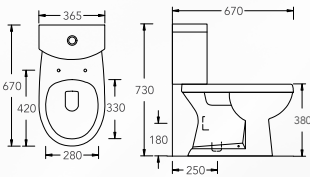

ONE-PIECE WC

Nevada

DynaWash - Tor'nado
360(W) x 700(L) x 810(H) mm

Roughing-in: 'BO' 250mm
'HO' 180mm

WEPLS Rating: ★★★

Vernal

DynaWash
360(W) x 700(L) x 780(H) mm

Roughing-in: 'BO' 250mm
'HO' 180mm

CISTERN

Universal Cistern

Universal Mid Level Cistern
375(W) x 195(L) x 385(H) mm

With internal fittings, bend pipe & accessories

CS-01D

Concealed Cistern
506(W) x 200(D) x 1144 ~ 1344(H) mm

- Complete with steel support frame, high-density polyethylene cistern & accessories.
- Easy installation and adjustment.
- Durable & easy maintenance cistern fitting.
- Low noise and clean flushing.
- Available in 2 dual flush setting - 3/6 liters or 4.5/9 liters.
- European standard steel frame, is capable of sustaining weight up to 400kg.
- Hidden design that can economize space and complement the bathroom design.

Roughing-in: 'BO' 250mm
'HO' 180mm

WEPLS Rating: ★

Smart2 Close-Coupled

DynaWash

350(W) x 635(L) x 770(H)mm

Roughing-in: 'BO' S Trap :250mm
'HO' P Trap :180mm

WEPLS Rating: ★★★

Smart Close-Coupled

DynaWash

365(W) x 670(L) x 730(H) mm

Roughing-in: 'BO' 250mm
'HO' 180mm

WEPLS Rating: ★

Smart2 400SQ

Wall Hung Basin

400(W) x 302(L) x 117(H) mm

Single pre-punched tap hole without overflow