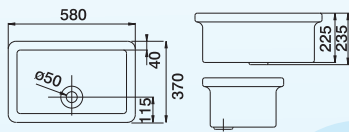

**QUARTZ BASIN  
INNO-WB2009**

- Semi-Punched 3 Tap Holes
- 44mm Waste Outlet
- Basin Pedestal (BP3001) - Optional
- Available in All Colours

**LABORATORY SINK**  
**INNO-LS8001**

- 40mm Waste Outlet

**POLAR INNO-WC1010**