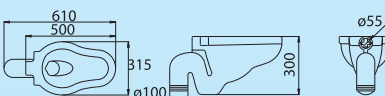

REGAL SQUARE SQUATTING PAN NNO-SQ7004

1. Back Inlet Squatting Pan
2. Integral Tread Plates
   - S or P Trap (optional)
   - Flush Valve or High Level Cistern (optional)
   - Available in All Colours

REGAL SQ 7004 P

1. Back Inlet Squatting Pan with
2. Integral P-Trap
   - Flush Valve or High Level Cistern (Optional)
   - Available in S-Trap
   - L 560 x W 425 x H 355mm

BENGAL SQUATTING PAN INNO-SQ7002

1. Back Inlet Squatting Pan
2. 6 Litre High Level Cistern (optional)
   - Footrest (optional)
   - Loose S or P (optional)
   - Available in All Colours

JASMINE SQUATTING PAN INNO-SQ7003-P

1. Back Inlet Squatting Pan with
2. Integral P-Trap
   - 6 Litre High Level Cistern (optional)
   - Footrest (optional)
   - Available in All Colours

OVANI SQUATTING PAN INNO-SQ7001

1. Back Inlet Squatting Pan
2. 6 Litre High Level Cistern (optional)
   - Footrest (optional)
   - Loose S or P (optional)
   - Available in All Colours

JASMINE SQUATTING PAN INNO-SQ7003-S

1. Back Inlet Squatting Pan with Integral S-Trap
2. 6 Litre High Level Cistern (optional)
   - Footrest (optional)
   - Available in All Colours