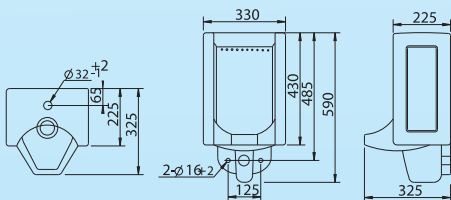

- Wall Hung Urinal Bowl with Integral Trap
- Top Inlet with Water Supply Pipe 15mm (min) 25mm (max)
- 2.5 Litre/Unit Water Flushing Capacity
- Inlet Spud (optional)
- Ceramic Waste
- Bracket (optional)
- Flush Valve or Auto Cistern (optional)

VERONA URINAL BOWL
INNO UB4001

- Top Inlet with Water Supply Pipe 15mm diameter
- 1.5 to 2.5 Litre/Unit Water Flushing Capacity
- Inlet Spud PVC (optional)
- 32mm Waste Outlet
- Flush Valve or Auto Cistern (optional)