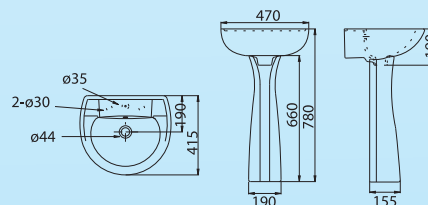

- Semi-Punched 3 Tap Holes
- 44mm Waste Outlet
- Basin Pedestal (BP3001) - Optional
- Available in All Colours

**KRIS SMALL BASIN  
INNO-WB2002**

- Full-Punched 1 Tap Hole - RH
- Semi-Punched 1 Tap Hole - LH
- 44mm Waste Outlet
- Available in All Colours
- Space Saver

**QUARTZ BASIN  
INNO-WB2009**

- Semi-Punched 3 Tap Holes
- 44mm Waste Outlet
- Basin Pedestal (BP3001) - Optional
- Available in All Colours

**LABORATORY SINK**  
**INNO-LS8001**

- 40mm Waste Outlet

**POLAR INNO-WC1010**