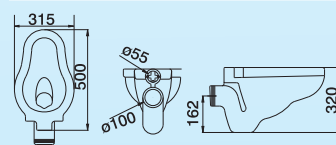

REGAL SQUARE SQUATTING PAN NNO-SQ7004

1. Back Inlet Squatting Pan
2. Integral Tread Plates
   - S or P Trap (optional)
   - Flush Valve or High Level Cistern (optional)
   - Available in All Colours

REGAL SQ 7004 P

1. Back Inlet Squatting Pan with
2. Integral P-Trap
   - Flush Valve or High Level Cistern (Optional)
   - Available in S-Trap
   - L 560 x W 425 x H 355mm

BENGAL SQUATTING PAN INNO-SQ7002

1. Back Inlet Squatting Pan
2. 6 Litre High Level Cistern (optional)
   - Footrest (optional)
   - Loose S or P (optional)
   - Available in All Colours

JASMINE SQUATTING PAN INNO-SQ7003-P

1. Back Inlet Squatting Pan with
2. Integral P-Trap
   - 6 Litre High Level Cistern (optional)
   - Footrest (optional)
   - Available in All Colours

OVANI SQUATTING PAN INNO-SQ7001

1. Back Inlet Squatting Pan
2. 6 Litre High Level Cistern (optional)
   - Footrest (optional)
   - Loose S or P (optional)
   - Available in All Colours

JASMINE SQUATTING PAN INNO-SQ7003-S

1. Back Inlet Squatting Pan with Integral S-Trap
2. 6 Litre High Level Cistern (optional)
   - Footrest (optional)
   - Available in All Colours