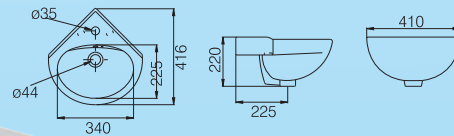

**ISTANA COUNTER TOP BASIN**  
**INNO-WB2008**

- Full Punched 1 Centre Tap Hole
- Semi Punched 2 Tap Holes
- 44mm Waste Outlet
- Available in All Colours

**PISA SEMI-RECESSED BASIN**  
**INNO-WB2013**

- Full Punched 1 Centre Tap Hole
- Semi Punched 2 Tap Holes
- 44mm Waste Outlet

**SPIRAL CORNER BASIN**  
**INNO-WB2011**

- Full Punched 1 Centre Tap Hole
- 44mm Waste Outlet
- Available in All Colours

**CYCLO BASIN**  
**INNO-WB2012**

- 44mm Waste Outlet
- Available in all colours

**ILLITE BASIN  
INNO-WB2033**