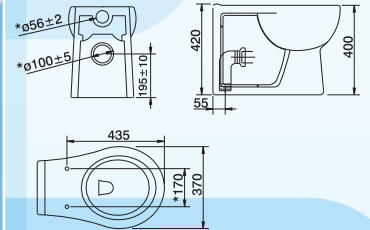

- Back Inlet Water Supply
- INNO H/Duty Seat & Cover (Optional)
- Concealed P Trap
- Convertible to S Trap With 90° WC Bend Connector
- Standard Horizontal Outlet: 190mm
- Available in All Colours

ROYALUX 320 URINAL BOWL
INNO-UB4002