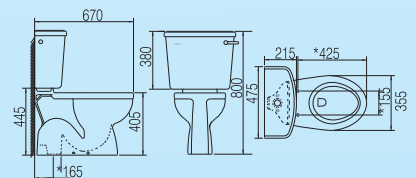

GALAXY WC SUITE

INNO-WC1002 & LC5016 (Lever Handle)

1. Close-Coupled Washdown Pedestal WC Suite
2. 3/6 Litre Dual Flush (DF) VC Cistern (BIBO) or
   - 6 Litre Lever Handle VC Cistern (BIBO)
   - INNO H/Duty or M/Duty Toilet Seat & Cover
   - Concealed S Trap Only
   - Standard Bottom Outlet: 165mm Recommended
   - Offset Adjustable Outlet: 90 ~ 190mm (optional)
   - WC Pan Connector (optional)
   - Available in All Colours

TROPICAL WC SUITE

INNO-WC1002 & LC5016

1. Close-Coupled Washdown Pedestal WC Suite
2. 3/6 Litre Dual Flush (DF) VC Cistern (BIBO) or
   - 6 Litre Single Flush (SF) VC Cistern (BIBO)
   - INNO H/duty or M/duty Toilet Seat & Cover
   - Concealed S Trap Only
   - Standard Bottom Outlet: 165mm Recommended
   - Offset Adjustable Outlet: 90 ~ 190mm (optional)
   - WC Pan Connector (optional)
   - Available in All Colours

CONCORD WC SUITE

INNO-WC1002 & LC5002

1. Close-Coupled Washdown Pedestal WC Suite
2. 3/6 Litre Dual Flush (DF) VC Cistern (BIBO) or
   - 6 Litre Single Flush (SF) VC Cistern (BIBO)
   - INNO H/Duty or M/duty Toilet Seat & Cover
   - Concealed S Trap Only
   - Standard Bottom Outlet: 165mm Recommended
   - Offset Adjustable Outlet: 100 ~ 200mm (optional)
   - WC Pan Connector (optional)
   - Available in All Colours

OSCAR WC SUITE

INNO-WC1002 & LC5001

1. Close-Coupled Washdown Pedestal WC Suite
2. 6 Litre Lever Handle VC Cistern (SISO) or
   - INNO H/Duty or M/Duty Toilet Seat & Cover
   - Concealed S Trap Only
   - Standard Bottom Outlet: 165mm Recommended
   - Offset Adjustable Outlet: 114 ~ 200mm (optional)
   - WC Pan Connector (optional)
   - Available in All Colours