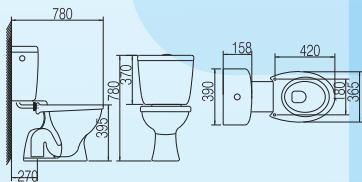

INNO WC1012 WITH PVC LINK SET CISTERN

1. WC1012 Mid-Level Washdown Pedestal WC with Union Twin / Union Advanz Cistern
2. Union Twin - 3/6 Litre DF Push Button (SISO) or Union Advanz - 6 Litre SF Push Button (SISO) Plastic Cistern C/W
   - Medium Duty Toilet Seat Cover & Link Set
   - Concealed S Trap Only
   - Bottom Outlet : 250mm + 20mm Adjustable
   - Available in All Colours