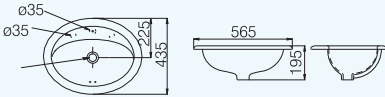

IMPERIAL UNDER COUNTER BASIN
INNO-WB2006

- 44mm Waste Outlet
- Available in All Colours