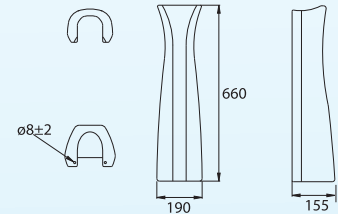

**ECOLUX SQUARE BASIN
INNO-WB2001**

- Full-Punched 1 Tap Hole-RH
- Semi-Punched 3 Tap Holes
- 44mm Waste Outlet
- Basin Pedestal (BP3001) - Optional
- Available in All Colours