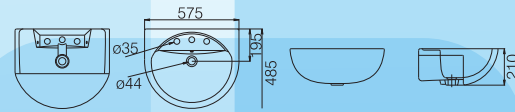

SPIRAL CORNER BASIN
INNO-WB2011

- Full Punched 1 Centre Tap Hole
- 44mm Waste Outlet
- Available in All Colours