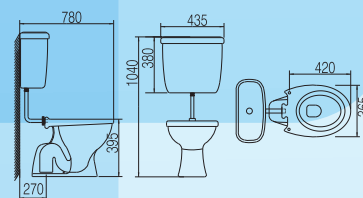

INNO-WC1012 & LC5002-ML

1. WC1012 Mid-Level Washdown Pedestal WC with LC5002 ML VC Cistern
2. 3/6 Litre Dual Flush (DF) Actuation VC Cistern (BIBO) or
   - 6 Litre Single Flush (SF) VC Cistern (BIBO)
   - INNO L/Duty Toilet Seat & Cover (optional)
   - Concealed S Trap Only
   - Standard Bottom Outlet : 250 ~ 270mm
   - Available in All Colours