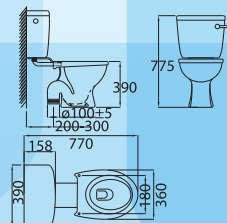

### INNO-WC1012 & LC5001-ML

- WC1012 Mid-Level Washdown Pedestal WC with LC5001 ML VC Cistern
- 6 Litre Lever Handle Actuation VC Cistern (SISO)
  - INNO L/Duty Toilet Seat & Cover (optional)
  - Concealed S Trap Only
  - Standard Bottom Outlet : 200 ~ 270mm Adjustable
  - Available in All Colours

### UNION WC SUITE WITH PVC LINK SET CISTERN

- WC1001 Mid-Level Washdown Pedestal WC With Union Twin / Union Advanz Cistern
- Union Twin - 3/6 Litres DF Push Button (SISO) or Union Advanz - 6 Litres SF Push Button (SISO) Plastic Cistern C/W
  - Medium Duty Toilet Seat Cover & Link Set
  - Standard Bottom Outlet : 200 ~ 300mm Adjustable
  - Standard Horizontal Outlet : 185mm
  - Available in All Colours

### INNO-WC1001 & INNO L/L PVC CISTERN

- WC1001 Mid-Level Washdown Pedestal WC With INNO L/L PVC Cistern
- 6 Litre Lever Handle PVC Cistern (SISO)
  - INNO L/Duty Toilet Seat & Cover
  - Available In Exposed S or P Trap
  - Bottom Outlet : 220 ~ 240mm Adjustable
  - Standard Horizontal Outlet : 185mm
  - Available in All Colours

### UNION WC SUITE WITH PVC LINK SET CISTERN

- WC1001 Mid-Level Washdown Pedestal WC With Union Harmonic Cistern
- Union Harmonic - 6 Litres SF Lever Handle (SISO) Plastic Cistern C/W
  - Medium Duty Toilet Seat Cover & Link Set
  - Available in Exposed S or P Trap
  - Standard Bottom Outlet : 200 ~ 300mm Adjustable
  - Standard Horizontal Outlet : 185mm
  - Available in All Colours