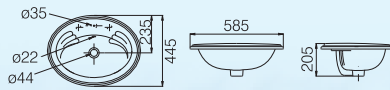

**JADE COUNTER TOP BASIN**  
**INNO-WB2004**

- Semi Punched 3 Tap Holes
- 44mm Waste Outlet
- Available in all colours

**IMPERIAL UNDER COUNTER BASIN**  
**INNO-WB2006**

- 44mm Waste Outlet
- Available in All Colours

**ISTANA COUNTER TOP BASIN**  
**INNO-WB2008**

- Full Punched 1 Centre Tap Hole
- Semi Punched 2 Tap Holes
- 44mm Waste Outlet
- Available in All Colours

**PISA SEMI-RECESSED BASIN**  
**INNO-WB2013**

- Full Punched 1 Centre Tap Hole
- Semi Punched 2 Tap Holes
- 44mm Waste Outlet