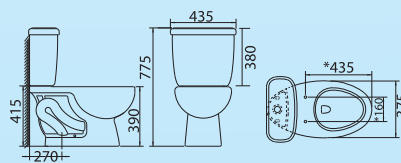

MICA WC SUITE
INNO-WC1009 & LC5001

1. Close-Coupled Washdown Pedestal WC Suite
2. 6 Litre Lever Handle VC Cistern (SISO)
   - INNO H/Duty or M/Duty Toilet Seat & Cover
   - Concealed S or P trap
   - Standard Bottom Outlet : 250mm Recommended
   - Offset Adjustable Outlet : 200 ~ 300mm (optional)
   - Standard Horizontal Outlet : 190mm - (P-Tap)
   - WC Pan Connector (optional)
   - Available in All Colours

MICA WC SUITE
INNO-WC1009P & LC5002

1. Close-Coupled Washdown Pedestal WC Suite
2. 3/6 Litre Dual Flush (DF) VC Cistern (BIBO) or
   - 6 Litre Single Flush (SF) VC Cistern (BIBO)
   - INNO H/Duty or M/Duty Toilet Seat & Cover
   - P trap
   - Standard Horizontal Outlet : 190mm - (P-Tap)
   - WC Pan Connector (optional)
   - Available in All Colours

MICA WC SUITE
INNO-WC1009S & LC5002

1. Close-Coupled Washdown Pedestal WC Suite
2. 3/6 Litre Dual Flush (DF) VC Cistern (BIBO) or
   - 6 Litre Single Flush (SF) VC Cistern (BIBO)
   - INNO H/Duty Toilet Seat & Cover or M/Duty Toilet Seat Cover
   - Concealed S or P trap
   - Standard Bottom Outlet : 250mm Recommended
   - Offset Adjustable Outlet : 200 ~ 300mm (optional)
   - Standard Horizontal Outlet : 190mm - (P-Tap)
   - WC Pan Connector (optional)
   - Available in All Colours

MICA WC SUITE
INNO-WC1004 & LC5002

1. Close-Coupled Washdown Pedestal WC Suite
2. 3/6 Litre Dual Flush (DF) VC Cistern (BIBO) or
   - 6 Litre Single Flush (SF) VC Cistern (BIBO)
   - INNO H/Duty or M/Duty Toilet Seat Cover
   - Concealed S Trap Only
   - Standard Bottom Outlet : 250mm Recommended
   - WC Pan Connector (optional)