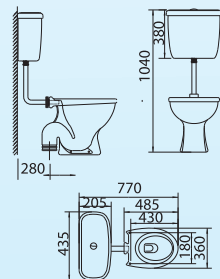

### UNION WC SUITE WITH PVC LINK SET CISTERN

- WC1001 Mid-Level Washdown Pedestal WC With Union Twin / Union Advanz Cistern
- Union Twin - 3/6 Litres DF Push Button (SISO) or Union Advanz - 6 Litres SF Push Button (SISO) Plastic Cistern C/W
  - Medium Duty Toilet Seat Cover & Link Set
  - Standard Bottom Outlet : 200 ~ 300mm Adjustable
  - Standard Horizontal Outlet : 185mm
  - Available in All Colours

### INNO-WC1001 & INNO L/L PVC CISTERN

- WC1001 Mid-Level Washdown Pedestal WC With INNO L/L PVC Cistern
- 6 Litre Lever Handle PVC Cistern (SISO)
  - INNO L/Duty Toilet Seat & Cover
  - Available In Exposed S or P Trap
  - Bottom Outlet : 220 ~ 240mm Adjustable
  - Standard Horizontal Outlet : 185mm
  - Available in All Colours

### UNION WC SUITE WITH PVC LINK SET CISTERN

- WC1001 Mid-Level Washdown Pedestal WC With Union Harmonic Cistern
- Union Harmonic - 6 Litres SF Lever Handle (SISO) Plastic Cistern C/W
  - Medium Duty Toilet Seat Cover & Link Set
  - Available in Exposed S or P Trap
  - Standard Bottom Outlet : 200 ~ 300mm Adjustable
  - Standard Horizontal Outlet : 185mm
  - Available in All Colours

### INNO-WC1001 & LC5002-ML

- WC1001 Mid-Level Washdown Pedestal WC With LC5002 MLVC Cistern
- 3/6 Litre Dual Flush (DF) Actuation VC Cistern (BIBO) or 6 Litre Single Flush (SF) VC Cistern (BIBO)
  - INNO L/Duty Toilet Seat & Cover (Optional)
  - Available In Exposed S or P Trap
  - Bottom Outlet : 200 ~ 280mm Adjustable
  - Standard Horizontal Outlet : 185mm
  - Available in All Colours