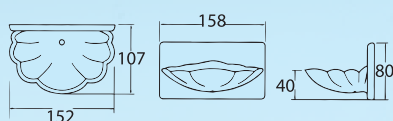

- Semi Recessed
- Available in All Colours
- L 170 x W 170 x H 90mm

**INNO ACC6009**

- Shelf
- Screw to Wall
  - L x 605 x W 127mm

**INNO ACC6002**

**TOILET ROLL HOLDER**

- Semi Recessed
- Available in All Colours
- L 165 x W 165mm

**ACC6018 Carbide**

- Toilet Roll Holder
- Screw to Wall
  - Available in All Colours
  - L 205 x W 100 x H 60mm

**INNO ACC6003**

**SHELL SOAP DISH**

- Semi Recessed
- Available in All Colours
- L 158x W 107 x H 80mm

**INNO ACC6019**

**SOAP HANDER**

- Screw to Wall
- L 142 x W 98 x H 50mm

**INNO ACC6004**

**TOILET ROLL HOLDER**

- Semi Recessed
- Available in All Colours
- L 163 x W 75 x H 110mm