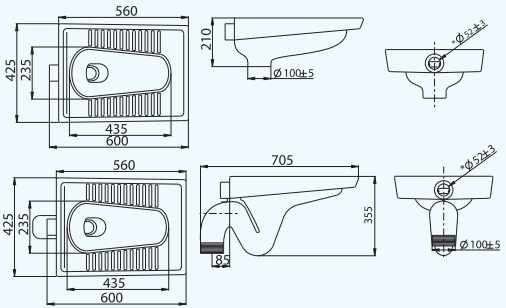

REGAL SQ 7004 P

1. Back Inlet Squatting Pan with
2. Integral P-Trap
   - Flush Valve or High Level Cistern (Optional)
   - Available in S-Trap
   - L 560 x W 425 x H 355mm