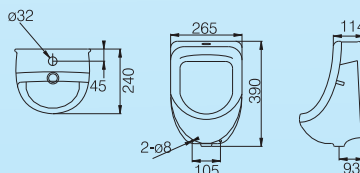

THORIUM
INNO WC1022