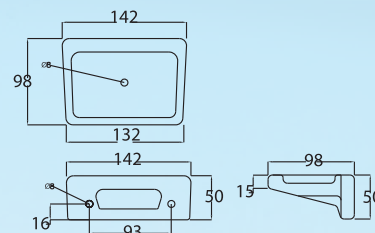

- Semi Recessed
- Available in All Colours
- L 170 x W 170 x H 90mm

**INNO ACC6009**

- Shelf
- Screw to Wall
  - L x 605 x W 127mm

**INNO ACC6002**

**TOILET ROLL HOLDER**

- Semi Recessed
- Available in All Colours
- L 165 x W 165mm

**ACC6018 Carbide**

- Toilet Roll Holder
- Screw to Wall
  - Available in All Colours
  - L 205 x W 100 x H 60mm

**INNO ACC6003**

**SHELL SOAP DISH**

- Semi Recessed
- Available in All Colours
- L 158x W 107 x H 80mm

**INNO ACC6019**

**SOAP HANDER**

- Screw to Wall
- L 142 x W 98 x H 50mm

**INNO ACC6004**

**TOILET ROLL HOLDER**

- Semi Recessed
- Available in All Colours
- L 163 x W 75 x H 110mm