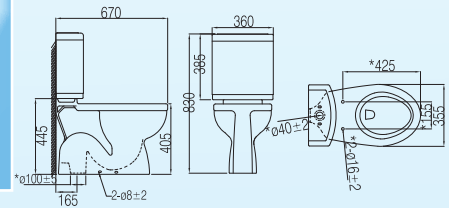

CONCORD WC SUITE

INNO-WC1002 & LC5002

1. Close-Coupled Washdown Pedestal WC Suite
2. 3/6 Litre Dual Flush (DF) VC Cistern (BIBO) or
   - 6 Litre Single Flush (SF) VC Cistern (BIBO)
   - INNO H/Duty or M/duty Toilet Seat & Cover
   - Concealed S Trap Only
   - Standard Bottom Outlet: 165mm Recommended
   - Offset Adjustable Outlet: 100 ~ 200mm (optional)
   - WC Pan Connector (optional)
   - Available in All Colours