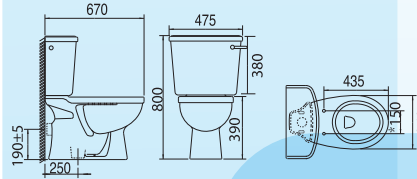

MICA WC SUITE
INNO-WC1009 & LC5001

1. Close-Coupled Washdown Pedestal WC Suite
2. 6 Litre Lever Handle VC Cistern (SISO)
   - INNO H/Duty or M/Duty Toilet Seat & Cover
   - Concealed S or P trap
   - Standard Bottom Outlet : 250mm Recommended
   - Offset Adjustable Outlet : 200 ~ 300mm (optional)
   - Standard Horizontal Outlet : 190mm - (P-Tap)
   - WC Pan Connector (optional)
   - Available in All Colours