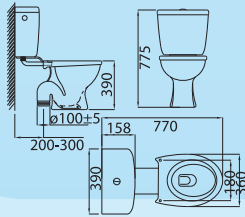

### INNO-WC1012 & INNO L/L PVC CISTERN

- WC1012 Mid-Level Washdown Pedestal WC L/L PVC Cistern
- 3/6 Litre DF Push Button PVC Cistern (SISO) or
  - 6 Litre SF Push Button PVC Cistern (SISO)
  - INNO L/Duty Toilet Seat & Cover
  - Concealed S Trap Only
  - Bottom Outlet : 250mm + 20mm Adjustable
  - Available in All Colours

### INNO-WC1012 & LC5001-ML

- WC1012 Mid-Level Washdown Pedestal WC with LC5001 ML VC Cistern
- 6 Litre Lever Handle Actuation VC Cistern (SISO)
  - INNO L/Duty Toilet Seat & Cover (optional)
  - Concealed S Trap Only
  - Standard Bottom Outlet : 200 ~ 270mm Adjustable
  - Available in All Colours

### UNION WC SUITE WITH PVC LINK SET CISTERN

- WC1001 Mid-Level Washdown Pedestal WC With Union Twin / Union Advanz Cistern
- Union Twin - 3/6 Litres DF Push Button (SISO) or Union Advanz - 6 Litres SF Push Button (SISO) Plastic Cistern C/W
  - Medium Duty Toilet Seat Cover & Link Set
  - Standard Bottom Outlet : 200 ~ 300mm Adjustable
  - Standard Horizontal Outlet : 185mm
  - Available in All Colours

### INNO-WC1001 & INNO L/L PVC CISTERN

- WC1001 Mid-Level Washdown Pedestal WC With INNO L/L PVC Cistern
- 6 Litre Lever Handle PVC Cistern (SISO)
  - INNO L/Duty Toilet Seat & Cover
  - Available In Exposed S or P Trap
  - Bottom Outlet : 220 ~ 240mm Adjustable
  - Standard Horizontal Outlet : 185mm
  - Available in All Colours