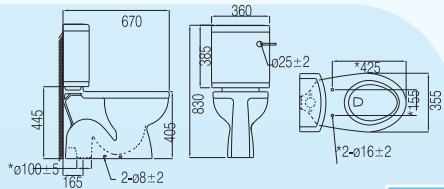

GALAXY WC SUITE

INNO-WC1002 & LC5016 (Lever Handle)

1. Close-Coupled Washdown Pedestal WC Suite
2. 3/6 Litre Dual Flush (DF) VC Cistern (BIBO) or
   - 6 Litre Lever Handle VC Cistern (BIBO)
   - INNO H/Duty or M/Duty Toilet Seat & Cover
   - Concealed S Trap Only
   - Standard Bottom Outlet: 165mm Recommended
   - Offset Adjustable Outlet: 90 ~ 190mm (optional)
   - WC Pan Connector (optional)
   - Available in All Colours

TROPICAL WC SUITE

INNO-WC1002 & LC5016

1. Close-Coupled Washdown Pedestal WC Suite
2. 3/6 Litre Dual Flush (DF) VC Cistern (BIBO) or
   - 6 Litre Single Flush (SF) VC Cistern (BIBO)
   - INNO H/duty or M/duty Toilet Seat & Cover
   - Concealed S Trap Only
   - Standard Bottom Outlet: 165mm Recommended
   - Offset Adjustable Outlet: 90 ~ 190mm (optional)
   - WC Pan Connector (optional)
   - Available in All Colours