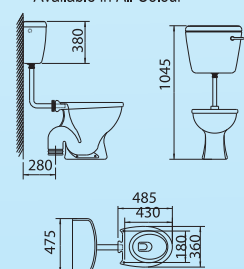

INNO-WC1001 & LC 5001-ML

1. WC1001 Mid-Level Washdown Pedestal WC with LC5001 ML VC Cistern
2. 6 Litre Lever Handle Actuation VC Cistern (SISO)
   - INNO L/Duty Toilet Seat & Cover (optional)
   - Available in Exposed S or P trap
   - Standard Bottom Outlet
   - 200-280mm Adjustable
   - Standard Horizontal Outlet: 185mm
   - Available in All Colour