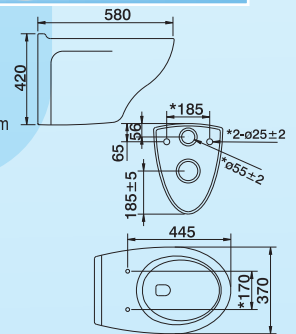

- Wall Hung Urinal Bowl with Integral Trap
- Top Inlet with Water Supply Pipe 15mm (min) 25mm (max)
- 2.5 Litre/Unit Water Flushing Capacity
- Inlet Spud (optional)
- Ceramic Waste
- Bracket (optional)
- Flush Valve or Auto Cistern (optional)

**VERONA URINAL BOWL**  
**INNO UB4001**

- Top Inlet with Water Supply Pipe 15mm diameter
- 1.5 to 2.5 Litre/Unit Water Flushing Capacity
- Inlet Spud PVC (optional)
- 32mm Waste Outlet
- Flush Valve or Auto Cistern (optional)

**THORIUM**  
**INNO WC1022**

- Horizontal Outlet : 195mm
- Conceal Flush Valve (optional)
- L580mm x W370mm x H420mm