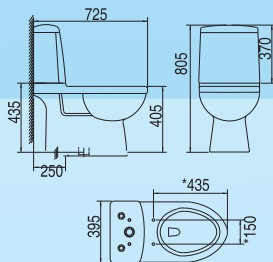

### INNO-WC1046

- Close-Coupled Washdown Pedestal WC Suite
- 3/6 Litre Dual Flush (DF) VC Cistern (BIBO) or
  - 6 Litre Single Flush (SF) VC Cistern (BIBO)
  - INNO Soft Closing Toilet Seat & Cover
  - Concealed S Trap Only
  - Standard Bottom Outlet: 250mm Recommended

### CRYSTAL WC SUITE INNO-WC1006 & LC5006

- Close-Coupled Washdown Pedestal WC Suite
- 3/6 Litre Dual Flush (DF) VC Cistern (BIBO) or
  - 6 litre Single Flush (SF) VC Cistern (BIBO)
  - INNO H/Duty Toilet Seat & Cover
  - Concealed S or P trap
  - Standard Bottom Outlet : 250mm Recommended
  - Offset Adjustable Outlet : 200 ~ 300mm (optional)
  - WC Pan Connector (optional)