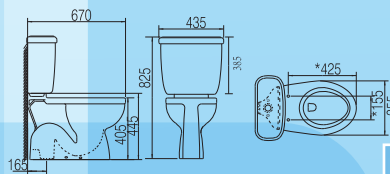

OSCAR WC SUITE

INNO-WC1002 & LC5001

1. Close-Coupled Washdown Pedestal WC Suite
2. 6 Litre Lever Handle VC Cistern (SISO) or
   - INNO H/Duty or M/Duty Toilet Seat & Cover
   - Concealed S Trap Only
   - Standard Bottom Outlet: 165mm Recommended
   - Offset Adjustable Outlet: 114 ~ 200mm (optional)
   - WC Pan Connector (optional)
   - Available in All Colours