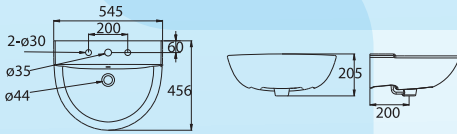

**CONCORD BASIN & UNIVERSAL PEDESTAL
INNO-WB2003 & BP 3001**

- Semi Punched 3 Tap Holes
- 44mm Waste Outlet
- Basin Pedestal (BP3001) - optional
- Available in All Colours