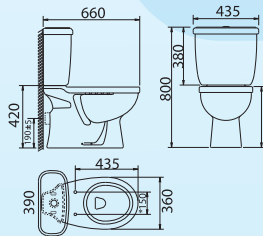

MICA WC SUITE
INNO-WC1009P & LC5002

1. Close-Coupled Washdown Pedestal WC Suite
2. 3/6 Litre Dual Flush (DF) VC Cistern (BIBO) or
   - 6 Litre Single Flush (SF) VC Cistern (BIBO)
   - INNO H/Duty or M/Duty Toilet Seat & Cover
   - P trap
   - Standard Horizontal Outlet : 190mm - (P-Tap)
   - WC Pan Connector (optional)
   - Available in All Colours