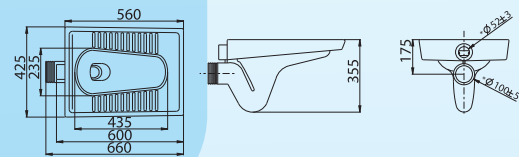

REGAL SQUARE SQUATTING PAN NNO-SQ7004

1. Back Inlet Squatting Pan
2. Integral Tread Plates
   - S or P Trap (optional)
   - Flush Valve or High Level Cistern (optional)
   - Available in All Colours

REGAL SQ 7004 P

1. Back Inlet Squatting Pan with
2. Integral P-Trap
   - Flush Valve or High Level Cistern (Optional)
   - Available in S-Trap
   - L 560 x W 425 x H 355mm

BENGAL SQUATTING PAN INNO-SQ7002

1. Back Inlet Squatting Pan
2. 6 Litre High Level Cistern (optional)
   - Footrest (optional)
   - Loose S or P (optional)
   - Available in All Colours

JASMINE SQUATTING PAN INNO-SQ7003-P

1. Back Inlet Squatting Pan with
2. Integral P-Trap
   - 6 Litre High Level Cistern (optional)
   - Footrest (optional)
   - Available in All Colours

OVANI SQUATTING PAN INNO-SQ7001

1. Back Inlet Squatting Pan
2. 6 Litre High Level Cistern (optional)
   - Footrest (optional)
   - Loose S or P (optional)
   - Available in All Colours

JASMINE SQUATTING PAN INNO-SQ7003-S

1. Back Inlet Squatting Pan with Integral S-Trap
2. 6 Litre High Level Cistern (optional)
   - Footrest (optional)
   - Available in All Colours