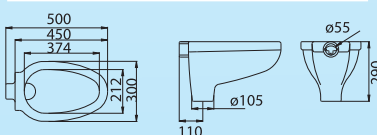

OVANI SQUATTING PAN INNO-SQ7001

1. Back Inlet Squatting Pan
2. 6 Litre High Level Cistern (optional)
   - Footrest (optional)
   - Loose S or P (optional)
   - Available in All Colours

JASMINE SQUATTING PAN INNO-SQ7003-S

1. Back Inlet Squatting Pan with Integral S-Trap
2. 6 Litre High Level Cistern (optional)
   - Footrest (optional)
   - Available in All Colours