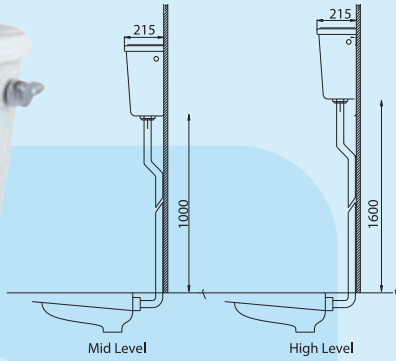

- Wall Hung Urinal Bowl with Integral Trap
- Top Inlet with Water Supply Pipe 15mm (min) 25mm (max)
- 2.5 Litre/Unit Water Flushing Capacity
- Inlet Spud (optional)
- Ceramic Waste
- Bracket (optional)
- Flush Valve or Auto Cistern (optional)

**VERONA URINAL BOWL**  
**INNO UB4001**

- Top Inlet with Water Supply Pipe 15mm diameter
- 1.5 to 2.5 Litre/Unit Water Flushing Capacity
- Inlet Spud PVC (optional)
- 32mm Waste Outlet
- Flush Valve or Auto Cistern (optional)

**THORIUM**  
**INNO WC1022**

- Horizontal Outlet : 195mm
- Conceal Flush Valve (optional)
- L580mm x W370mm x H420mm