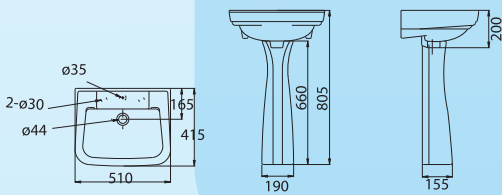

**CONCORD BASIN
INNO-WB2003**

- Semi-Punched 3 Tap Holes
- 44mm Waste Outlet
- Basin Pedestal (BP3001) - Optional
- Available in All Colours