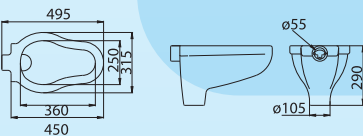

BENGAL SQUATTING PAN INNO-SQ7002

1. Back Inlet Squatting Pan
2. 6 Litre High Level Cistern (optional)
   - Footrest (optional)
   - Loose S or P (optional)
   - Available in All Colours

JASMINE SQUATTING PAN INNO-SQ7003-P

1. Back Inlet Squatting Pan with
2. Integral P-Trap
   - 6 Litre High Level Cistern (optional)
   - Footrest (optional)
   - Available in All Colours