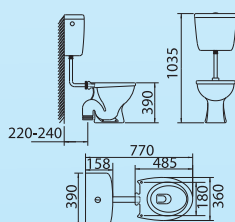

### INNO-WC1001 & INNO L/L PVC CISTERN

- WC1001 Mid-Level Washdown Pedestal WC With INNO L/L PVC Cistern
- 6 Litre Lever Handle PVC Cistern (SISO)
  - INNO L/Duty Toilet Seat & Cover
  - Available In Exposed S or P Trap
  - Bottom Outlet : 220 ~ 240mm Adjustable
  - Standard Horizontal Outlet : 185mm
  - Available in All Colours

### UNION WC SUITE WITH PVC LINK SET CISTERN

- WC1001 Mid-Level Washdown Pedestal WC With Union Harmonic Cistern
- Union Harmonic - 6 Litres SF Lever Handle (SISO) Plastic Cistern C/W
  - Medium Duty Toilet Seat Cover & Link Set
  - Available in Exposed S or P Trap
  - Standard Bottom Outlet : 200 ~ 300mm Adjustable
  - Standard Horizontal Outlet : 185mm
  - Available in All Colours

### INNO-WC1001 & LC5002-ML

- WC1001 Mid-Level Washdown Pedestal WC With LC5002 MLVC Cistern
- 3/6 Litre Dual Flush (DF) Actuation VC Cistern (BIBO) or 6 Litre Single Flush (SF) VC Cistern (BIBO)
  - INNO L/Duty Toilet Seat & Cover (Optional)
  - Available In Exposed S or P Trap
  - Bottom Outlet : 200 ~ 280mm Adjustable
  - Standard Horizontal Outlet : 185mm
  - Available in All Colours

### INNO-WC1001 & INNO L/L PVC CISTERN

- WC1001 Mid-Level Washdown Pedestal WC With INNO L/L PVC Cistern
- 3/6 Litre DF Push Button PVC Cistern (SISO) or 6 Litre SF Push Button PVC Cistern (SISO)
  - INNO L/Duty Toilet Seat & Cover
  - Bottom Outlet : 220 ~ 240mm Adjustable
  - Standard Horizontal Outlet : 185mm
  - Available in All Colours