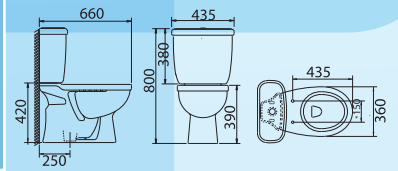

MICA WC SUITE
INNO-WC1009S & LC5002

1. Close-Coupled Washdown Pedestal WC Suite
2. 3/6 Litre Dual Flush (DF) VC Cistern (BIBO) or
   - 6 Litre Single Flush (SF) VC Cistern (BIBO)
   - INNO H/Duty Toilet Seat & Cover or M/Duty Toilet Seat Cover
   - Concealed S or P trap
   - Standard Bottom Outlet : 250mm Recommended
   - Offset Adjustable Outlet : 200 ~ 300mm (optional)
   - Standard Horizontal Outlet : 190mm - (P-Tap)
   - WC Pan Connector (optional)
   - Available in All Colours

MICA WC SUITE
INNO-WC1004 & LC5002

1. Close-Coupled Washdown Pedestal WC Suite
2. 3/6 Litre Dual Flush (DF) VC Cistern (BIBO) or
   - 6 Litre Single Flush (SF) VC Cistern (BIBO)
   - INNO H/Duty or M/Duty Toilet Seat Cover
   - Concealed S Trap Only
   - Standard Bottom Outlet : 250mm Recommended
   - WC Pan Connector (optional)