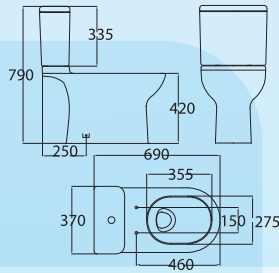

### INNO-WC1046

- Close-Coupled Washdown Pedestal WC Suite
- 3/6 Litre Dual Flush (DF) VC Cistern (BIBO) or
  - 6 Litre Single Flush (SF) VC Cistern (BIBO)
  - INNO Soft Closing Toilet Seat & Cover
  - Concealed S Trap Only
  - Standard Bottom Outlet: 250mm Recommended