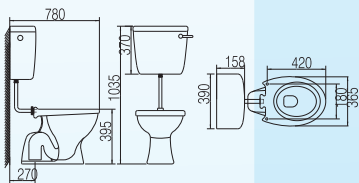

#### INNO-WC1002 & LC5001

- Close-Coupled Washdown Pedestal WC Suite
- 6 Litre Lever Handle VC Cistern (SISO) or
  - INNO H/Duty or M/Duty Toilet Seat & Cover
  - Concealed S Trap Only
  - Standard Bottom Outlet: 165mm Recommended
  - Offset Adjustable Outlet: 114 ~ 200mm (optional)
  - WC Pan Connector (optional)
  - Available in All Colours

### INNO-WC1012 WITH PVC LEVER HANDLE LINK SET CISTERN

- WC1012 Mid-Level Washdown Pedestal WC with Union Harmonic Cistern
- Union Harmonic - 6 Litre SF Lever Handle (SISO) Plastic Cistern C/W
  - Medium Duty Toilet Seat Cover & Link Set
  - Concealed S Trap Only
  - Bottom Outlet : 250mm + 20mm Adjustable
  - Available in All Colours