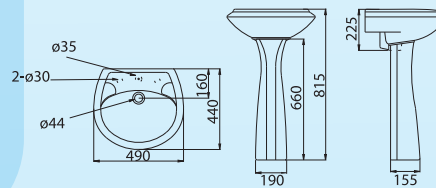

**KRIS SMALL BASIN
INNO-WB2002**

- Full-Punched 1 Tap Hole - RH
- Semi-Punched 1 Tap Hole - LH
- 44mm Waste Outlet
- Available in All Colours
- Space Saver