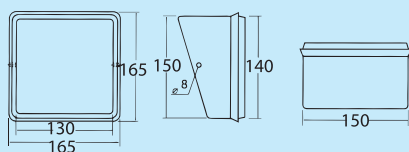

- Semi Recessed
- Available in All Colours
- L 170 x W 170 x H 90mm

**INNO ACC6009**

- Shelf
- Screw to Wall
  - L x 605 x W 127mm

**INNO ACC6002**

**TOILET ROLL HOLDER**

- Semi Recessed
- Available in All Colours
- L 165 x W 165mm

**ACC6018 Carbide**

- Toilet Roll Holder
- Screw to Wall
  - Available in All Colours
  - L 205 x W 100 x H 60mm

**INNO ACC6003**

**SHELL SOAP DISH**

- Semi Recessed
- Available in All Colours
- L 158x W 107 x H 80mm