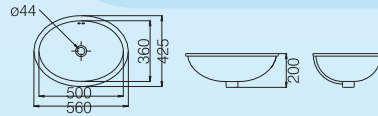

ISTANA COUNTER TOP BASIN
INNO-WB2008

- Full Punched 1 Centre Tap Hole
- Semi Punched 2 Tap Holes
- 44mm Waste Outlet
- Available in All Colours