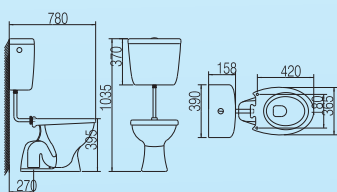

INNO-WC1012 & INNO L/L PVC CISTERN

1. WC1012 Mid-Level Washdown Pedestal WC L/L PVC Cistern
2. 3/6 Litre DF Push Button PVC Cistern (SISO) or
   - 6 Litre SF Push Button PVC Cistern (SISO)
   - INNO L/Duty Toilet Seat & Cover
   - Concealed S Trap Only
   - Bottom Outlet : 250mm + 20mm Adjustable
   - Available in All Colours

INNO-WC1012 & LC5001-ML

1. WC1012 Mid-Level Washdown Pedestal WC with LC5001 ML VC Cistern
2. 6 Litre Lever Handle Actuation VC Cistern (SISO)
   - INNO L/Duty Toilet Seat & Cover (optional)
   - Concealed S Trap Only
   - Standard Bottom Outlet : 200 ~ 270mm Adjustable
   - Available in All Colours