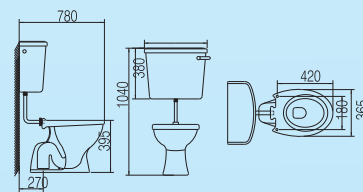

INNO-WC1012 WITH PVC LEVER HANDLE LINK SET CISTERN

1. WC1012 Mid-Level Washdown Pedestal WC with Union Harmonic Cistern
2. Union Harmonic - 6 Litre SF Lever Handle (SISO) Plastic Cistern C/W
   - Medium Duty Toilet Seat Cover & Link Set
   - Concealed S Trap Only
   - Bottom Outlet : 250mm + 20mm Adjustable
   - Available in All Colours

INNO-WC1012 & INNO L/L PVC CISTERN

1. WC1012 Mid-Level Washdown Pedestal WC with INNO L/L PVC Cistern
2. 6 Litre Lever Handle PVC Cistern (SISO)
   - INNO L/Duty Toilet seat & Cover
   - Concealed S Trap Only
   - Bottom Outlet : 250mm + 20mm Adjustable
   - Available in All Colours

INNO WC1012 WITH PVC LINK SET CISTERN

1. WC1012 Mid-Level Washdown Pedestal WC with Union Twin / Union Advanz Cistern
2. Union Twin - 3/6 Litre DF Push Button (SISO) or Union Advanz - 6 Litre SF Push Button (SISO) Plastic Cistern C/W
   - Medium Duty Toilet Seat Cover & Link Set
   - Concealed S Trap Only
   - Bottom Outlet : 250mm + 20mm Adjustable
   - Available in All Colours

INNO-WC1012 & LC5002-ML

1. WC1012 Mid-Level Washdown Pedestal WC with LC5002 ML VC Cistern
2. 3/6 Litre Dual Flush (DF) Actuation VC Cistern (BIBO) or
   - 6 Litre Single Flush (SF) VC Cistern (BIBO)
   - INNO L/Duty Toilet Seat & Cover (optional)
   - Concealed S Trap Only
   - Standard Bottom Outlet : 250 ~ 270mm
   - Available in All Colours

INNO-WC1012 & INNO L/L PVC CISTERN

1. WC1012 Mid-Level Washdown Pedestal WC L/L PVC Cistern
2. 3/6 Litre DF Push Button PVC Cistern (SISO) or
   - 6 Litre SF Push Button PVC Cistern (SISO)
   - INNO L/Duty Toilet Seat & Cover
   - Concealed S Trap Only
   - Bottom Outlet : 250mm + 20mm Adjustable
   - Available in All Colours

INNO-WC1012 & LC5001-ML