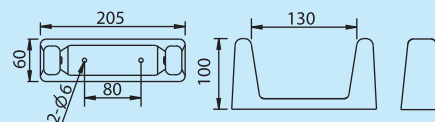

ACC6018 Carbide

1. Toilet Roll Holder
2. Screw to Wall
   - Available in All Colours
   - L 205 x W 100 x H 60mm