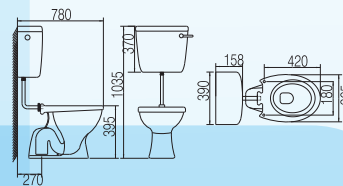

INNO-WC1012 WITH PVC LEVER HANDLE LINK SET CISTERN

1. WC1012 Mid-Level Washdown Pedestal WC with Union Harmonic Cistern
2. Union Harmonic - 6 Litre SF Lever Handle (SISO) Plastic Cistern C/W
   - Medium Duty Toilet Seat Cover & Link Set
   - Concealed S Trap Only
   - Bottom Outlet : 250mm + 20mm Adjustable
   - Available in All Colours

INNO-WC1012 & INNO L/L PVC CISTERN

1. WC1012 Mid-Level Washdown Pedestal WC with INNO L/L PVC Cistern
2. 6 Litre Lever Handle PVC Cistern (SISO)
   - INNO L/Duty Toilet seat & Cover
   - Concealed S Trap Only
   - Bottom Outlet : 250mm + 20mm Adjustable
   - Available in All Colours

INNO WC1012 WITH PVC LINK SET CISTERN

1. WC1012 Mid-Level Washdown Pedestal WC with Union Twin / Union Advanz Cistern
2. Union Twin - 3/6 Litre DF Push Button (SISO) or Union Advanz - 6 Litre SF Push Button (SISO) Plastic Cistern C/W
   - Medium Duty Toilet Seat Cover & Link Set
   - Concealed S Trap Only
   - Bottom Outlet : 250mm + 20mm Adjustable
   - Available in All Colours

INNO-WC1012 & LC5002-ML

1. WC1012 Mid-Level Washdown Pedestal WC with LC5002 ML VC Cistern
2. 3/6 Litre Dual Flush (DF) Actuation VC Cistern (BIBO) or
   - 6 Litre Single Flush (SF) VC Cistern (BIBO)
   - INNO L/Duty Toilet Seat & Cover (optional)
   - Concealed S Trap Only
   - Standard Bottom Outlet : 250 ~ 270mm
   - Available in All Colours

INNO-WC1012 & INNO L/L PVC CISTERN

1. WC1012 Mid-Level Washdown Pedestal WC L/L PVC Cistern
2. 3/6 Litre DF Push Button PVC Cistern (SISO) or
   - 6 Litre SF Push Button PVC Cistern (SISO)
   - INNO L/Duty Toilet Seat & Cover
   - Concealed S Trap Only
   - Bottom Outlet : 250mm + 20mm Adjustable
   - Available in All Colours

INNO-WC1012 & LC5001-ML