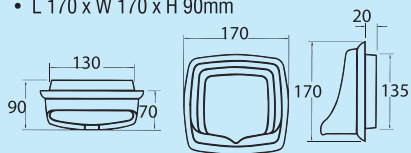

### JASMINE SQUATTING PAN INNO-SQ7003-S

- Back Inlet Squatting Pan with Integral S-Trap
- 6 Litre High Level Cistern (optional)
  - Footrest (optional)
  - Available in All Colours

**INNO ACC6001 SOAP DISH**

- Semi Recessed
- Available in All Colours
- L 170 x W 170 x H 90mm

**INNO ACC6009**

- Shelf
- Screw to Wall
  - L x 605 x W 127mm

**INNO ACC6002**

**TOILET ROLL HOLDER**

- Semi Recessed
- Available in All Colours
- L 165 x W 165mm