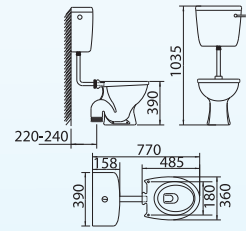

### INNO-WC1012 & INNO L/L PVC CISTERN

- WC1012 Mid-Level Washdown Pedestal WC L/L PVC Cistern
- 3/6 Litre DF Push Button PVC Cistern (SISO) or
  - 6 Litre SF Push Button PVC Cistern (SISO)
  - INNO L/Duty Toilet Seat & Cover
  - Concealed S Trap Only
  - Bottom Outlet : 250mm + 20mm Adjustable
  - Available in All Colours

### INNO-WC1012 & LC5001-ML

- WC1012 Mid-Level Washdown Pedestal WC with LC5001 ML VC Cistern
- 6 Litre Lever Handle Actuation VC Cistern (SISO)
  - INNO L/Duty Toilet Seat & Cover (optional)
  - Concealed S Trap Only
  - Standard Bottom Outlet : 200 ~ 270mm Adjustable
  - Available in All Colours

### UNION WC SUITE WITH PVC LINK SET CISTERN

- WC1001 Mid-Level Washdown Pedestal WC With Union Twin / Union Advanz Cistern
- Union Twin - 3/6 Litres DF Push Button (SISO) or Union Advanz - 6 Litres SF Push Button (SISO) Plastic Cistern C/W
  - Medium Duty Toilet Seat Cover & Link Set
  - Standard Bottom Outlet : 200 ~ 300mm Adjustable
  - Standard Horizontal Outlet : 185mm
  - Available in All Colours

### INNO-WC1001 & INNO L/L PVC CISTERN

- WC1001 Mid-Level Washdown Pedestal WC With INNO L/L PVC Cistern
- 6 Litre Lever Handle PVC Cistern (SISO)
  - INNO L/Duty Toilet Seat & Cover
  - Available In Exposed S or P Trap
  - Bottom Outlet : 220 ~ 240mm Adjustable
  - Standard Horizontal Outlet : 185mm
  - Available in All Colours