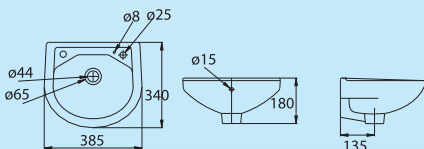

**QUARTZ BASIN
INNO-WB2009**

- Semi-Punched 3 Tap Holes
- 44mm Waste Outlet
- Basin Pedestal (BP3001) - Optional
- Available in All Colours